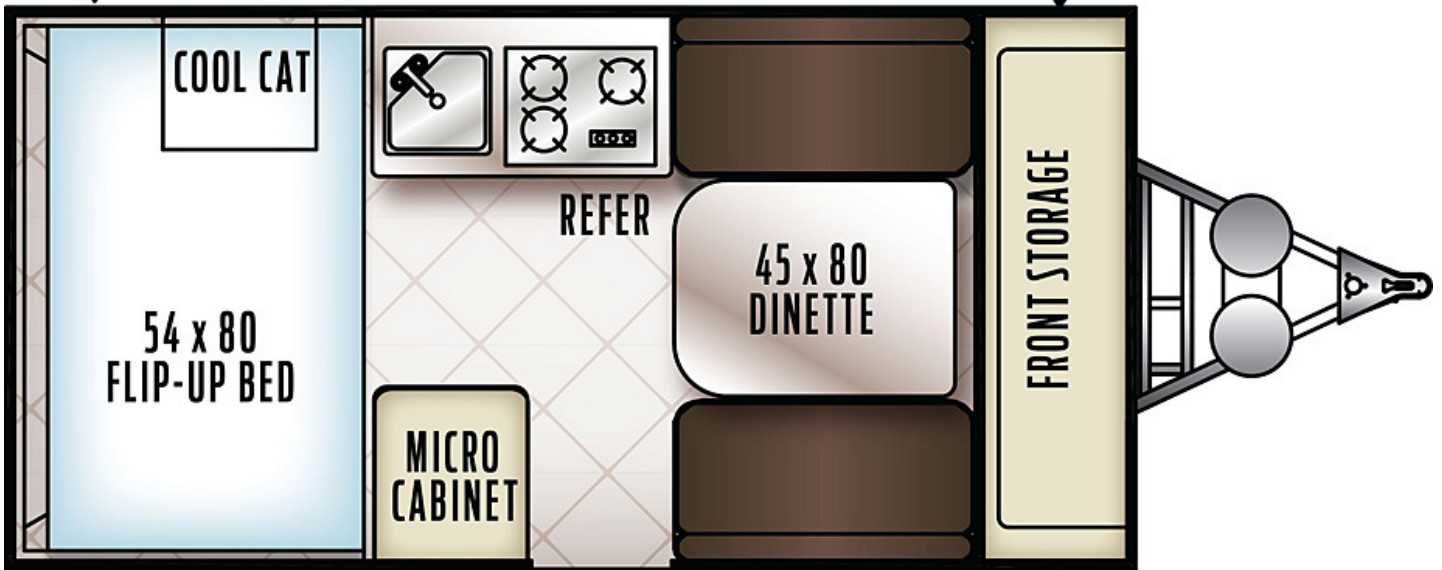

# Flagstaff

HARD SIDE POP-UP CAMPERS

EZ REACH STORAGE TRUNK

EZ REACH STORAGE TRUNK

EXTERIOR STORAGE

GAS GRILL

EXTERIOR STORAGE

EZ REACH STORAGE TRUNK

	T12RBST
<b>Hitch Weight</b>	284 lb.
<b>UVW</b>	2120 lb.
<b>GVWR</b>	TBD
<b>CCC</b>	1164 lb.
<b>Box Size</b>	12
<b>Exterior Open Length</b>	18' 10"
<b>Exterior Closed Length</b>	18' 10"
<b>Exterior Closed Height</b>	5' 1"