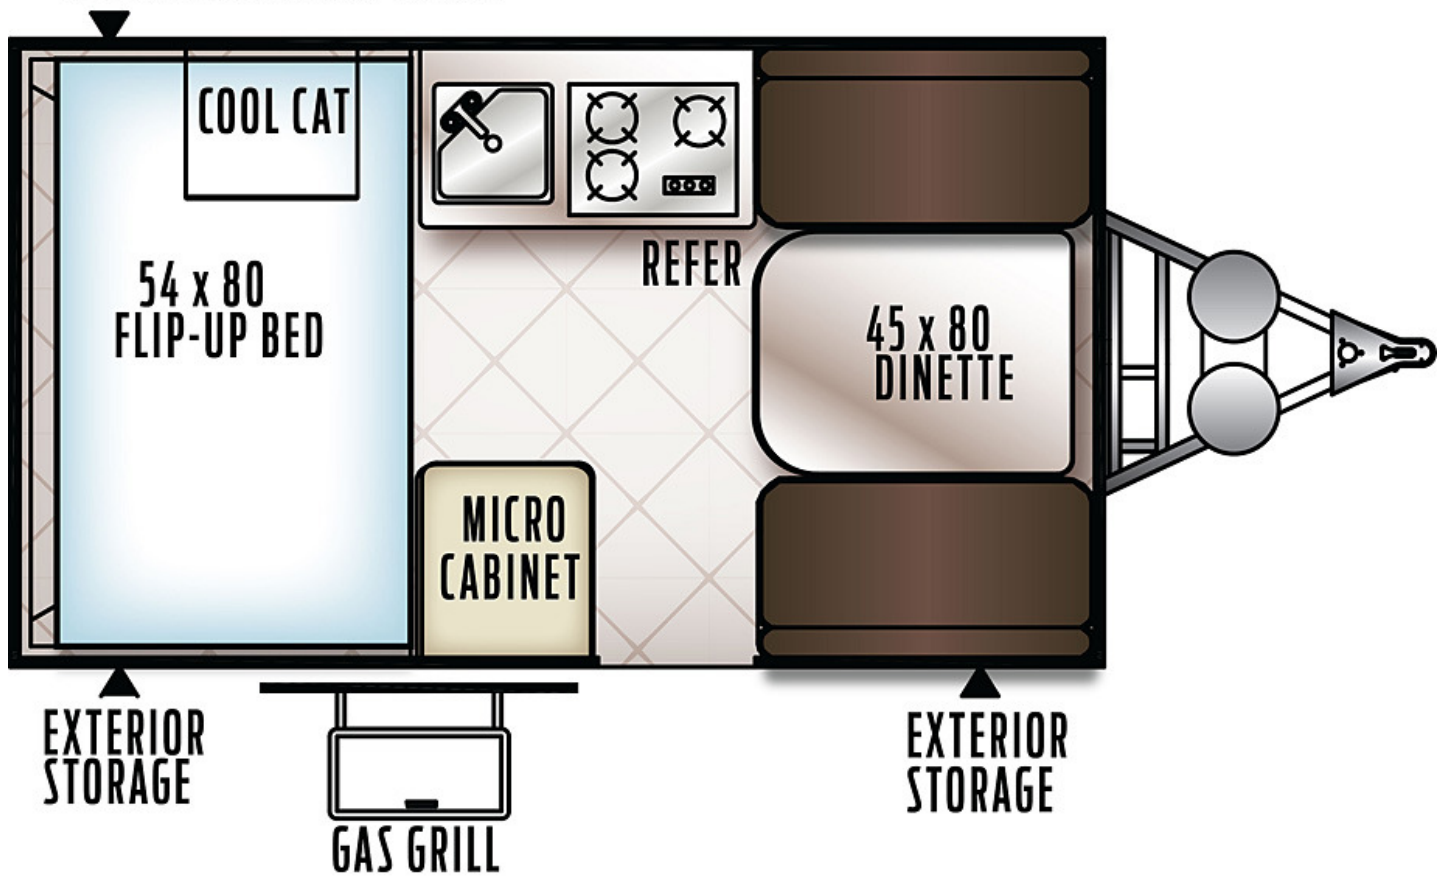

# Flagstaff

HARD SIDE POP-UP CAMPERS

## EZ REACH STORAGE TRUNK

	T12RB
<b>Hitch Weight</b>	222 lb.
<b>UVW</b>	2014 lb.
<b>GVWR</b>	TBD
<b>CCC</b>	1208 lb.
<b>Box Size</b>	12
<b>Exterior Open Length</b>	17' 1"
<b>Exterior Closed Length</b>	17' 1"
<b>Exterior Closed Height</b>	5' 1"

<b>Exterior Width</b>	84"

Note: Specifications are subject to change without notice.  
[www.forestriverinc.com/RV](http://www.forestriverinc.com/RV)