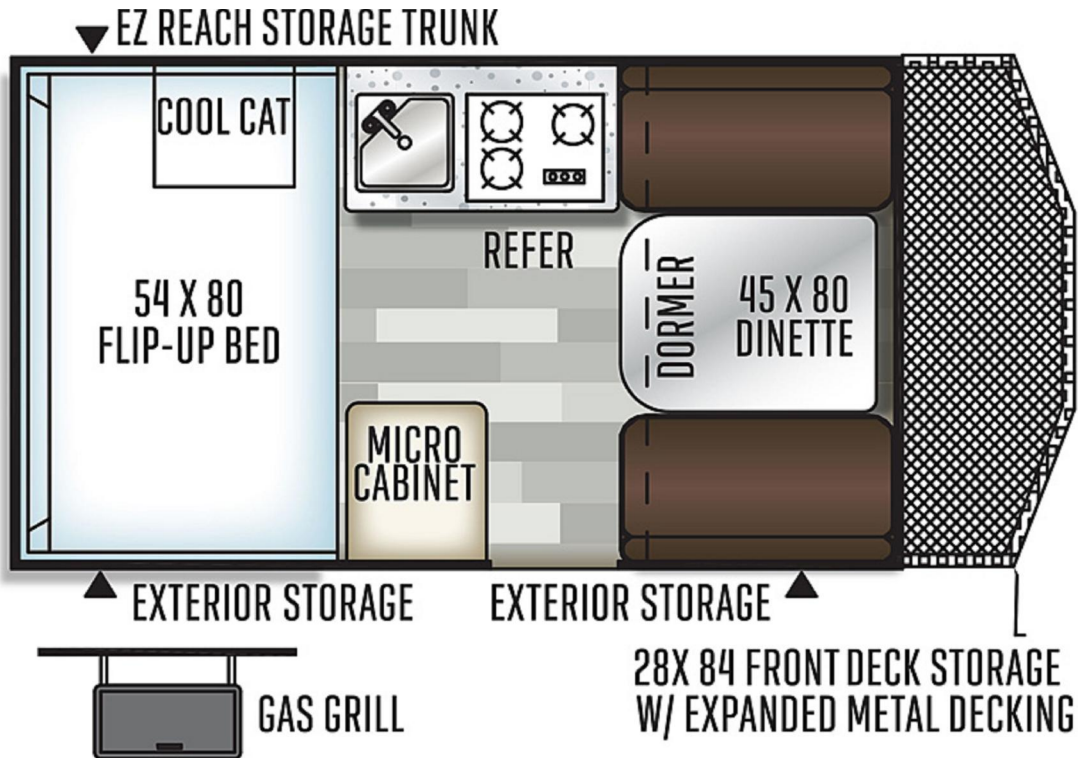

Flagstaff

SPORTS ENTHUSIAST PACKAGE

T12BHSE – SPORTS ENTHUSIAST PACKAGE HARD SIDE

Hitch Weight	325 lb.
UVW	2428 lb.
GVWR	TBD
CCC	1397 lb.
Box Size	12
Exterior Open Length	12' 9"
Exterior Closed Length	12' 9"
Exterior Closed Height	5' 8"
Exterior Width	84"