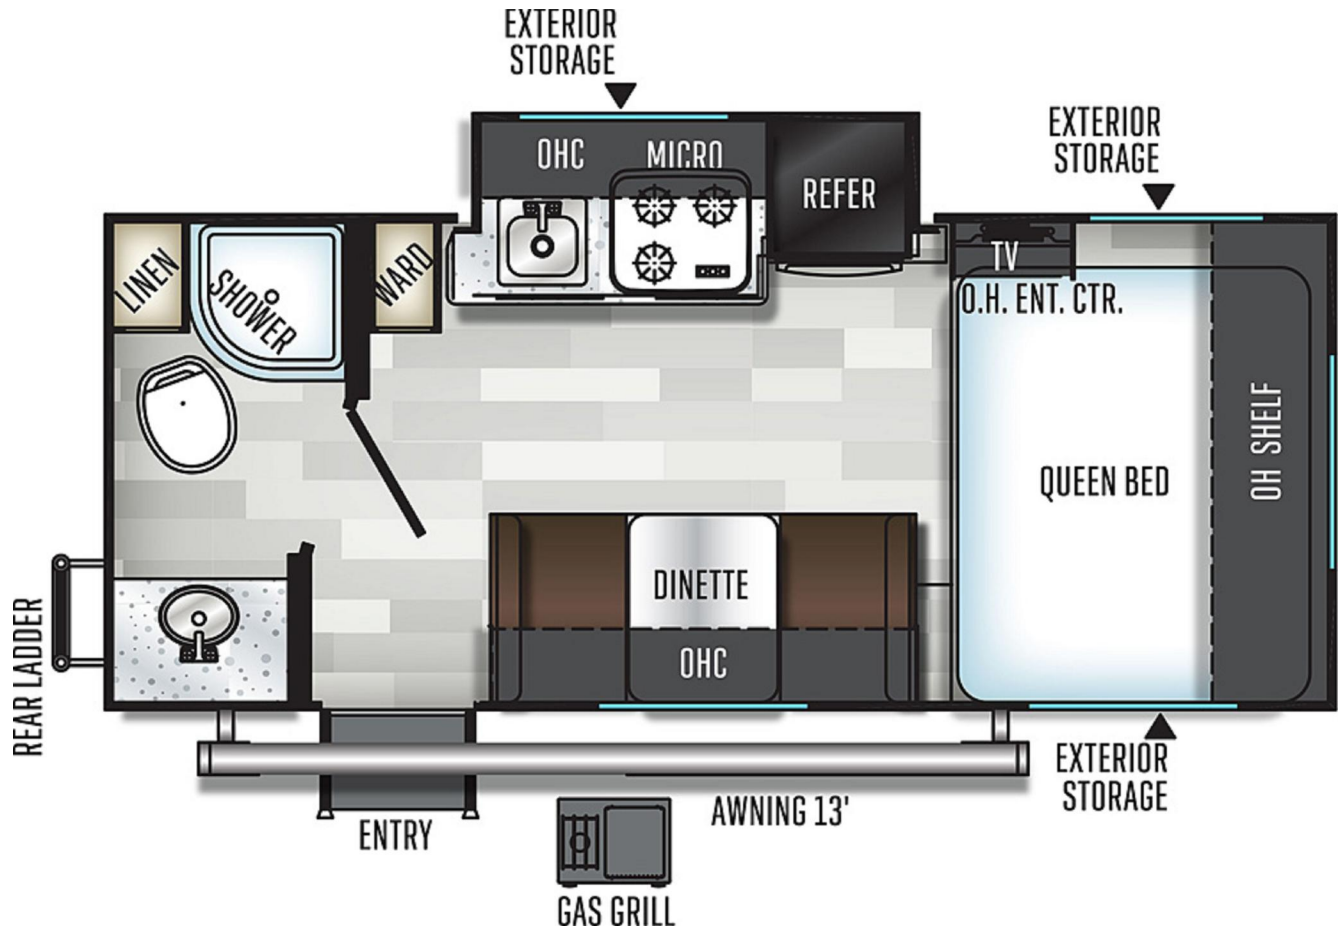

flagstaff-e-pro E19QB Travel Trailers

Hitch Weight:

413 lb.

GVWR:

TBD

UVW

3144 lb.

CCC

769 lb.

Exterior Length:

20' 0"

Exterior Height:

9' 7"

Exterior Width:

88"

Fresh Water:

37 gal.

Gray Water:

30 gal.

Black Water:

30 gal.

Awning Size:

13'