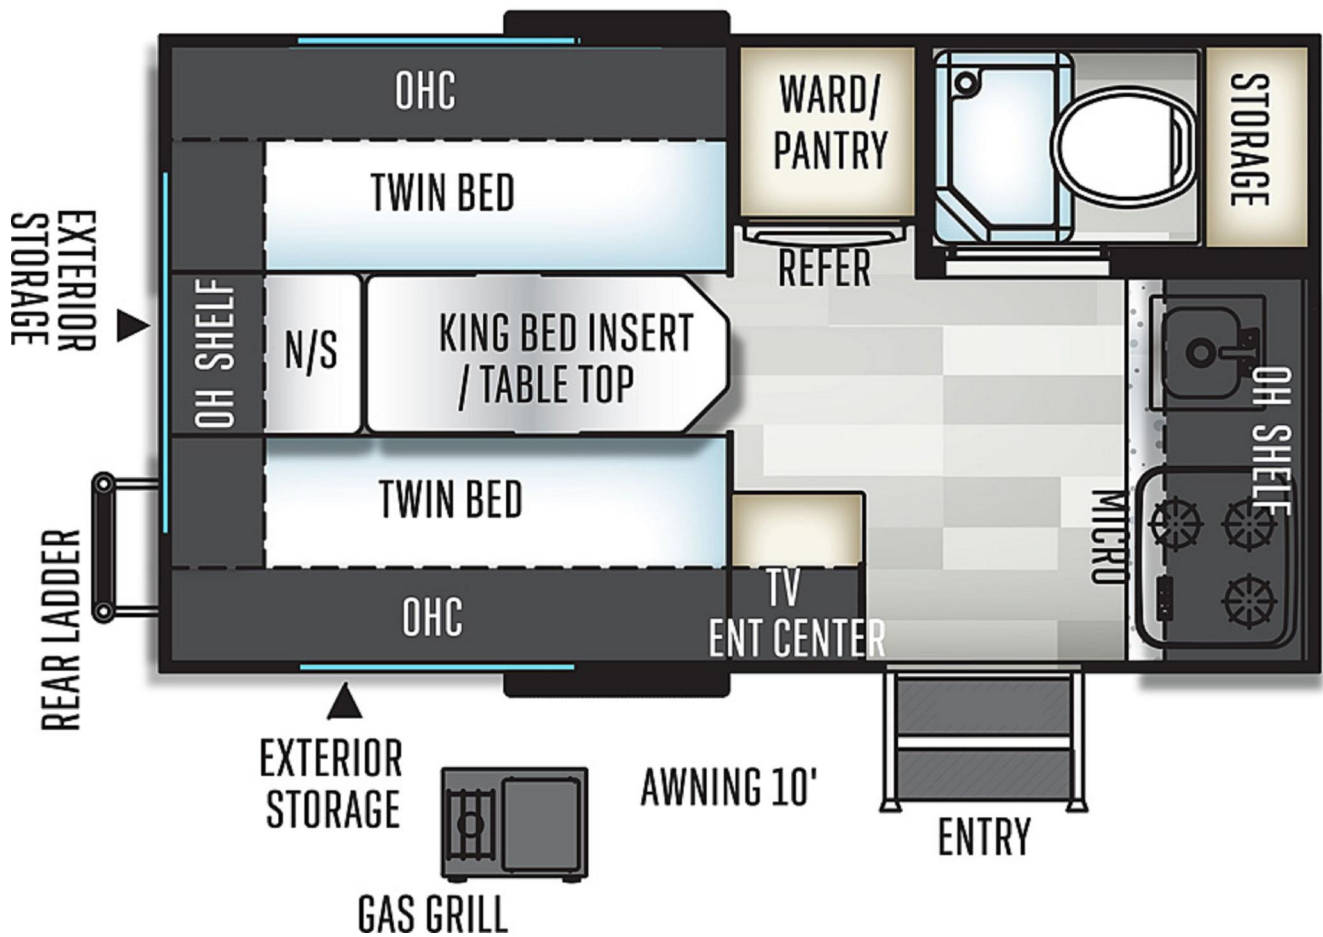

flagstaff-e-pro E15TB Travel Trailers

- Hitch Weight:
366 lb.
- GVWR:
TBD
- UVW
2483 lb.
- CCC
1383 lb.
- Exterior Length:
15' 10"
- Exterior Height:
9' 7"
- Exterior Width:

88"

Fresh Water:

37 gal.

Gray Water:

12 gal.

Black Water:

12 gal.

Awning Size:

10'

Note: Specifications are subject to change without notice.

All information contained on this website is believed to be accurate at the time of publication. However, during the model year, it may be necessary to make revisions and Forest River, Inc. reserves the right to make changes without notice, including prices, colors, materials, equipment and specifications as well as the addition of new models and the discontinuance of models shown on this website. Therefore, please consult with your Forest River, Inc. dealer and confirm the existence of any material, design or specifications that are material to your purchase decision.