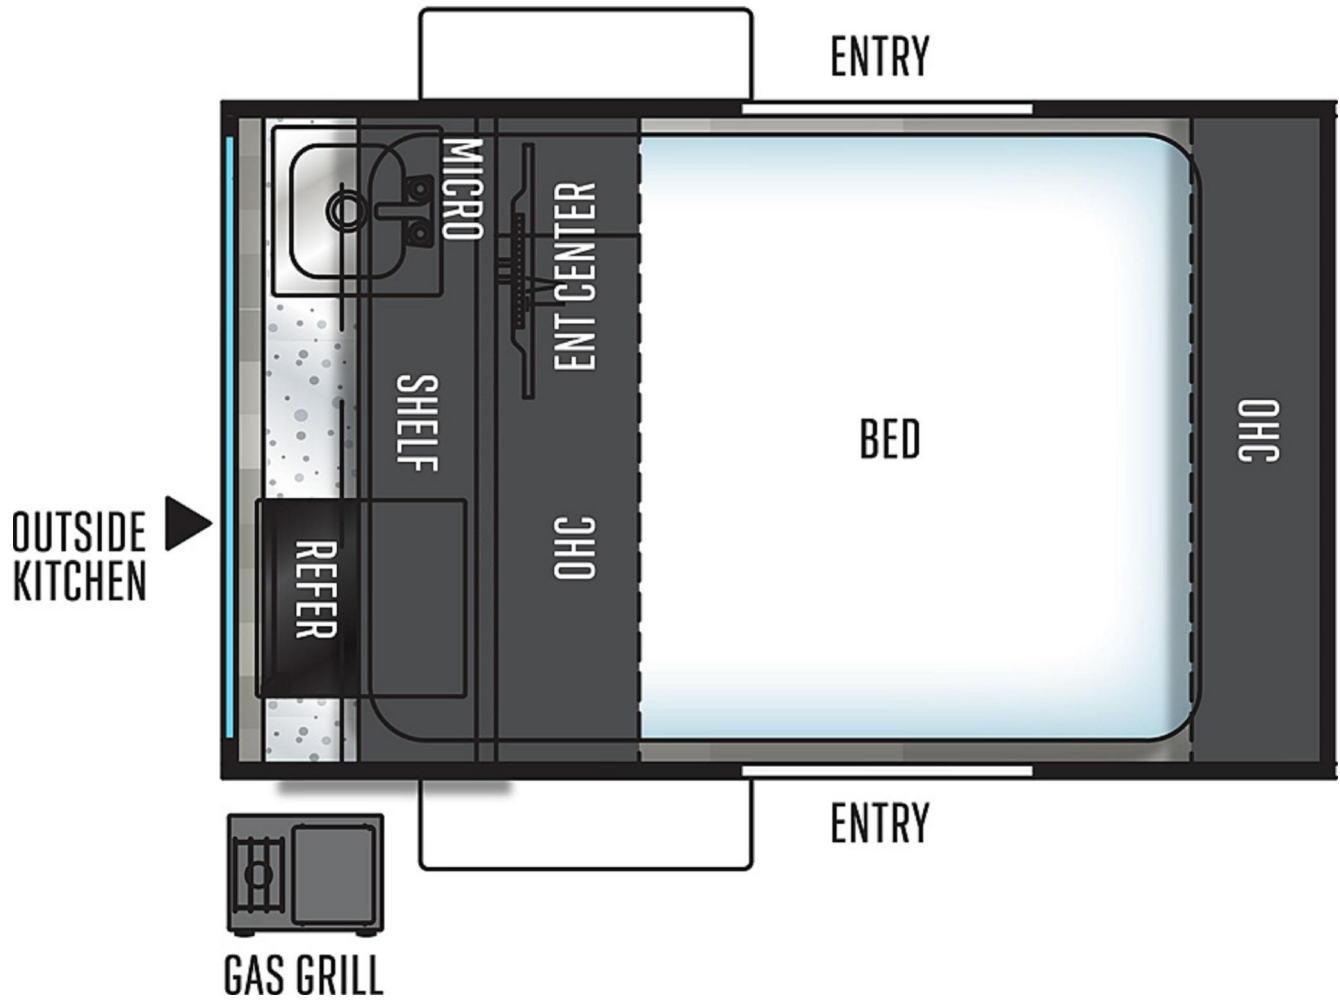

flagstaff-e-pro E12RK Travel Trailers

Hitch Weight:

162 lb.

GVWR:

TBD

UVW

1164 lb.

CCC

798 lb.

Exterior Length:

11' 4"

Exterior Height:

7' 6"

Exterior Width:

76"