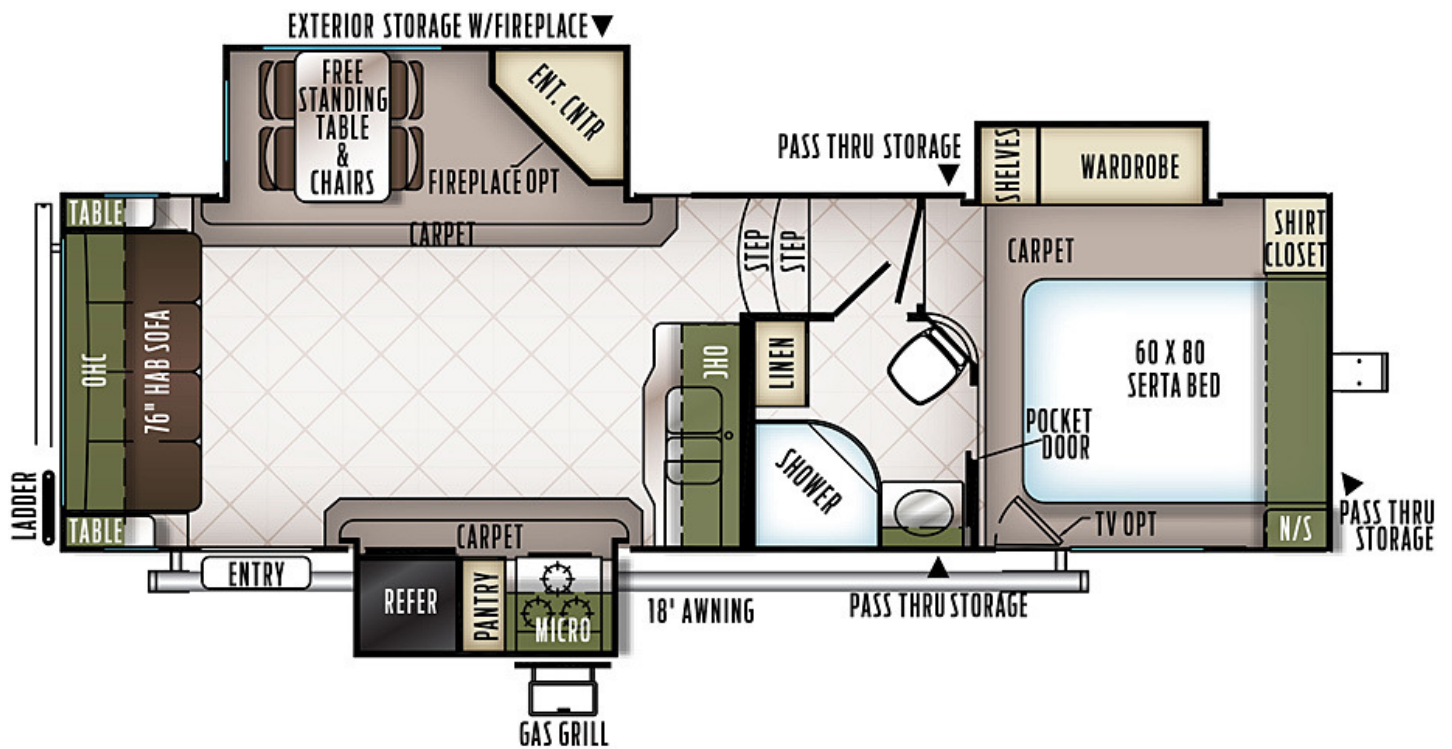

Flagstaff

Super Lite

	526KSWs
Hitch Weight	1450 lb.
UVW	7501 lb.
GVWR	TBD
CCC	1949 lb.
Exterior Length	29' 8"
Exterior Height	12' 9"
Exterior Width	96"
Fresh Water	43 gal.
Gray Water	45 gal.
Black Water	45 gal.
Awning Size	18'