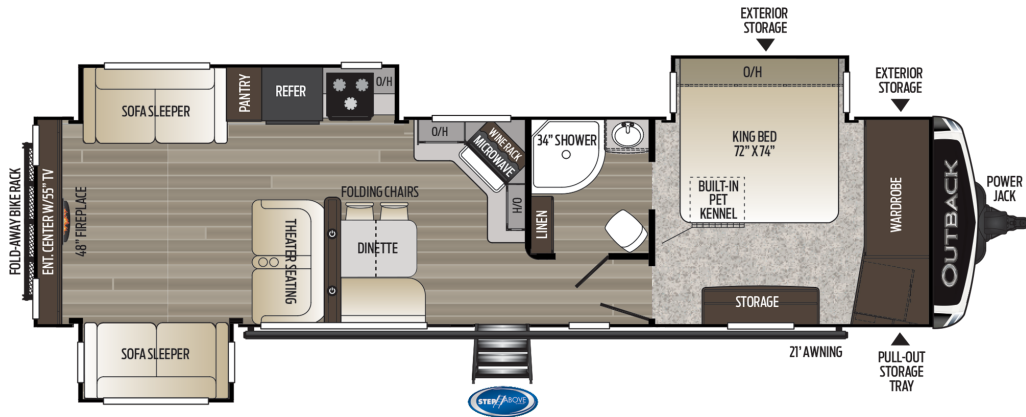

Outback 341RD TRAVEL TRAILER

Specifications

Length: 38 ft 8 in
LPG: 60
Sleeping Capacity: 6
Shipping Weight: 8425 lbs
Gray Water: 76 gal
Carrying Capacity: 2075 lbs
Bunkhouse: No
Hitch: 1045 lbs
Garage Size: 0 ft 0 in
Waste Water: 38 gal
RV Type: Travel Trailers

Region: All
Height: 11 ft 4 in
Outdoor Kitchen: No
Tire-Size: ST225/75R15E
Brands: Outback
Garage: No
Most Popular: Yes
Fresh Water: 60 gal
Interior Kitchen: Standard
 Kitchen
Front Living Area: No