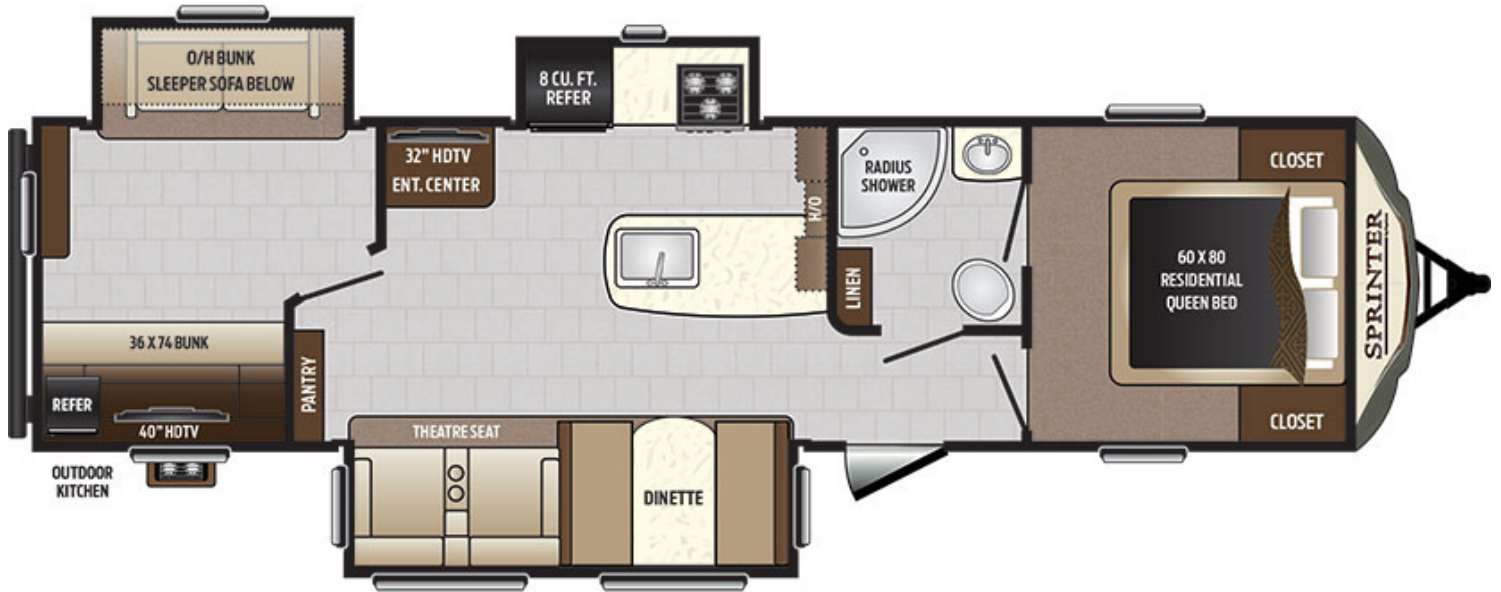

Sprinter Wide Body

325BMK Floorplan

Specs

Shipping Weight	8635
Carrying Capacity	2775
Hitch	1250
Length	36' 11"
Height	11' 3"
Fresh Water	81
Waste Water	34
Gray Water	34
LPG	60
Tire Size	ST225/75R15D
Type	Travel Trailers
Region	All