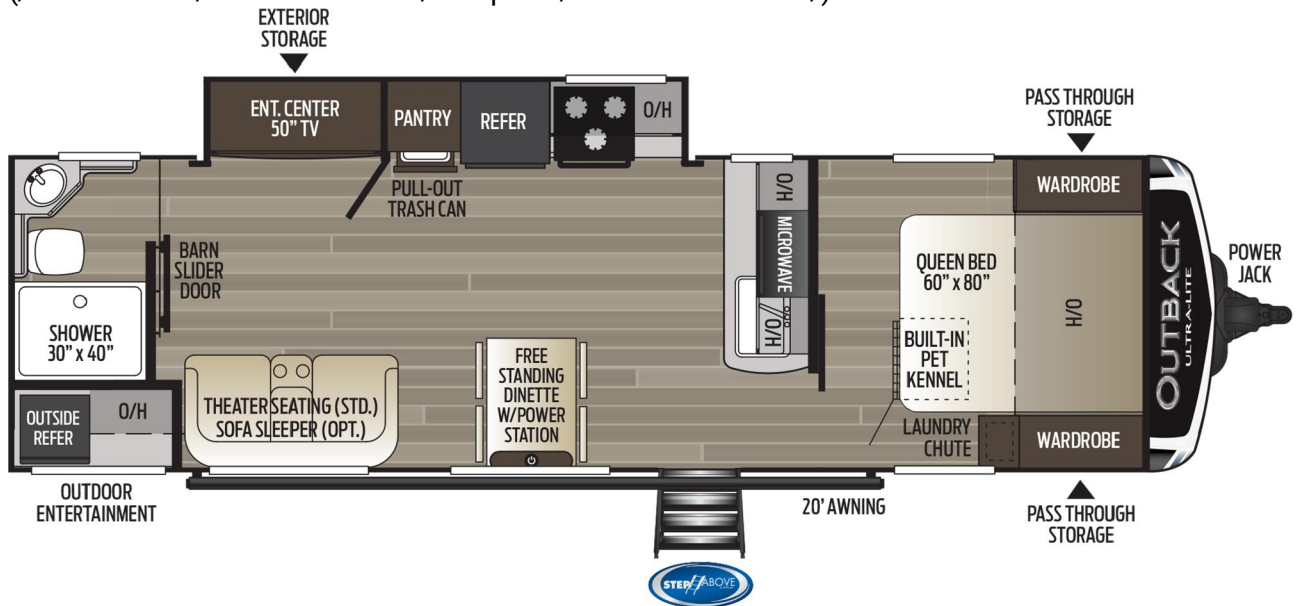

Outback Ultra-Lite - Outback Ultra-Lite 280URB TRAVEL TRAILER

(/travel-trailers/outback-ultra-lite/floorplans/272ufl-travel-trailer/)

KEY SPECIFICATIONS - ULTRA-LITE 280URB TRAVEL TRAILER

Shipping Weight	5980 lbs.
Carrying Capacity	1620 lbs.
Hitch	650 lbs.
Length	32,6
Height	10,7
Fresh Water	60 gal
Waste Water	30 gal

LIVING AREA

- Hand glazed mystic maple cabinetry
- 36" flush floor slides
- Large panoramic windows
- Pre-drilled and screwed cabinetry
- Custom designed box valance
- Linoleum flooring
- Large wood side drawers with steel guides
- Large overhead cabinets
- 32" HDTV (most models)
- Pleated shades
- USB charging port
- Batten ceiling accents

- LED lights

KITCHEN

- Deep single basin sink with 3" drains
- 8 cu. ft. refrigerator
- High-rise faucet
- Stainless steel microwave
- Upgraded laminate countertops
- Pantry with removable shelves (most models)

BEDROOM

- Deluxe innerspring mattress
- TV hook-up
- Jalousie windows for maximum ventilation
- Residential bedspread
- His and her lights
- 2 shirt closets
- TV cubby (most models)

BATHROOM

- Power roof vent
- Skylight over tub
- Tub surround
- Deluxe medicine cabinet