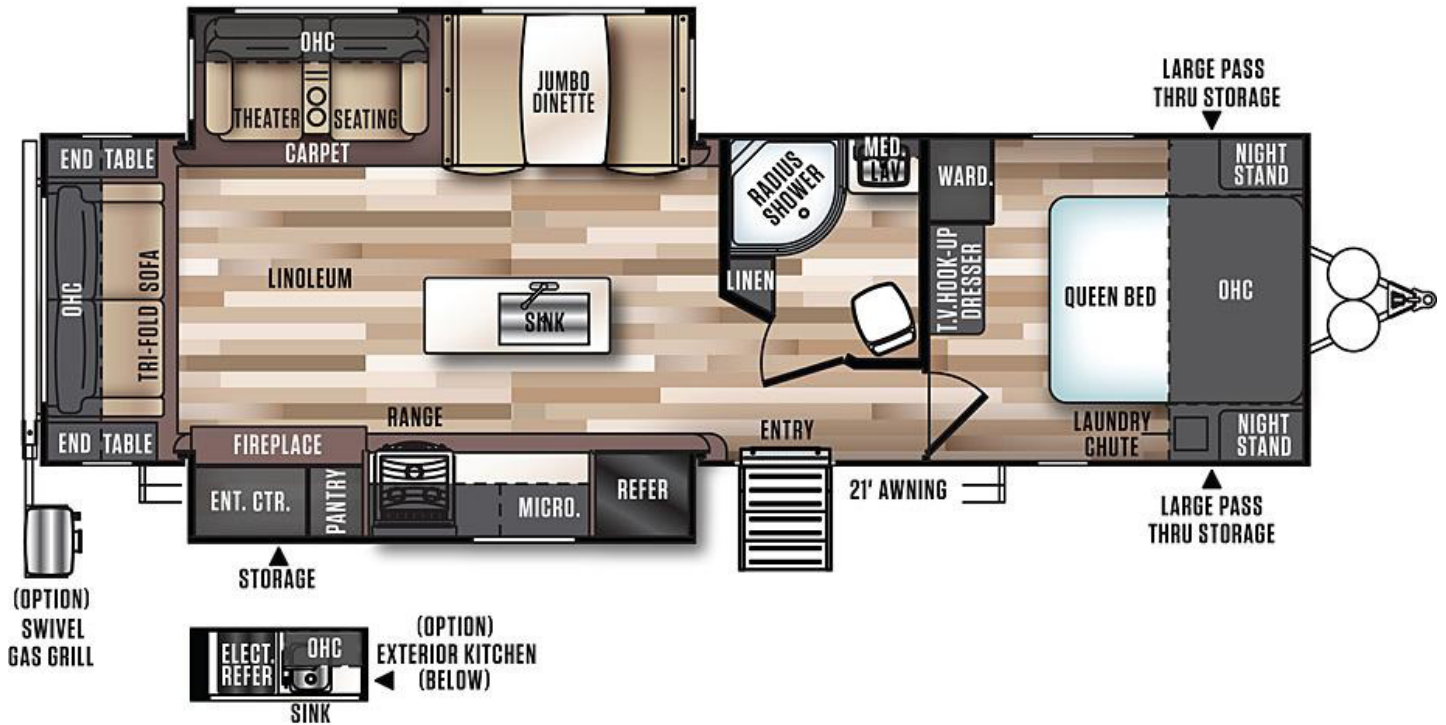

Heritage Glen LTZ

	272RL
Hitch Weight	845 lb.
UVW	7294 lb.
GVWR	TBD
CCC	2351 lb.
Exterior Length	34' 4"
Exterior Height	11' 1"
Exterior Width	96"
Fresh Water	48 gal.
Gray Water	66 gal.
Black Water	30 gal.
Awning Size	20'