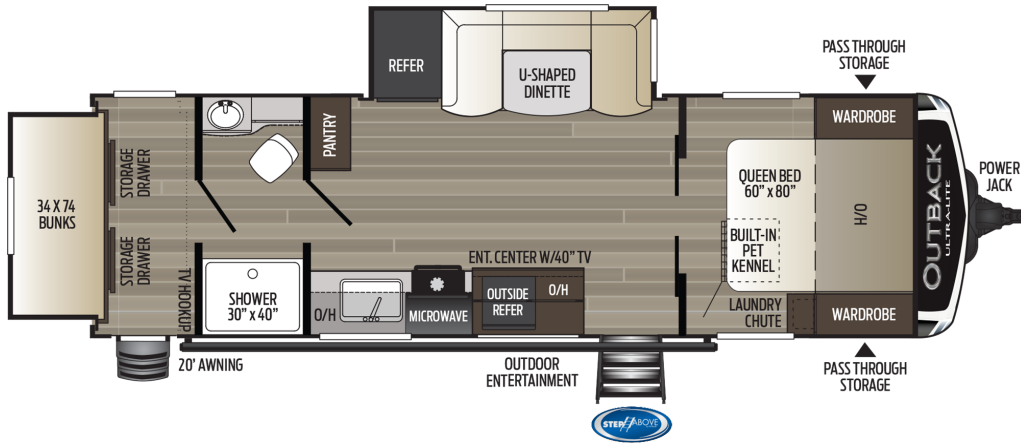

Outback Ultra-Lite 261UBH TRAVEL TRAILER

Specifications

Fresh Water: 60 gal	Waste Water: 30 gal
Tire-Size: ST205/75R14D	Garage: No
Carrying Capacity: 1555 lbs	Front Living Area: No
LPG: 60	Most Popular: No
Interior Kitchen: Standard	Garage Size: 0 ft 0 in
Kitchen	Height: 10 ft 7 in
Region: All	Shipping Weight: 6045 lbs
RV Type: Travel Trailers	Gray Water: 60 gal
Brands: Outback Ultra-Lite	Bunkhouse: No
Hitch: 710 lbs	Sleeping Capacity: 6
Outdoor Kitchen: No	Length: 30 ft 11 in