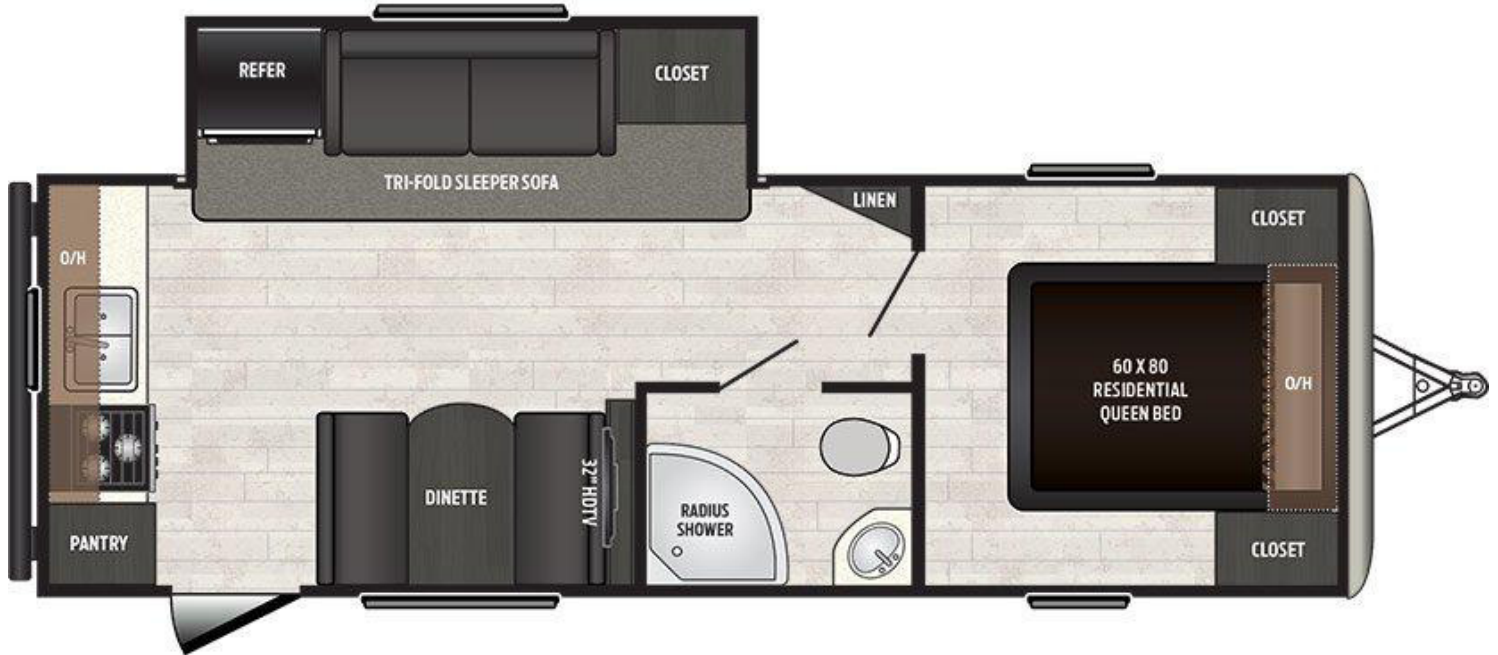

Sprinter Campfire

25RK Floorplan

Specs	
Shipping Weight	6370
Carrying Capacity	2830
Hitch	775
Length	29' 8"
Height	11' 1"
Fresh Water	81
Waste Water	34
Gray Water	68
LPG	60
Tire Size	ST225/75R15E
Type	Travel Trailers
Region	All