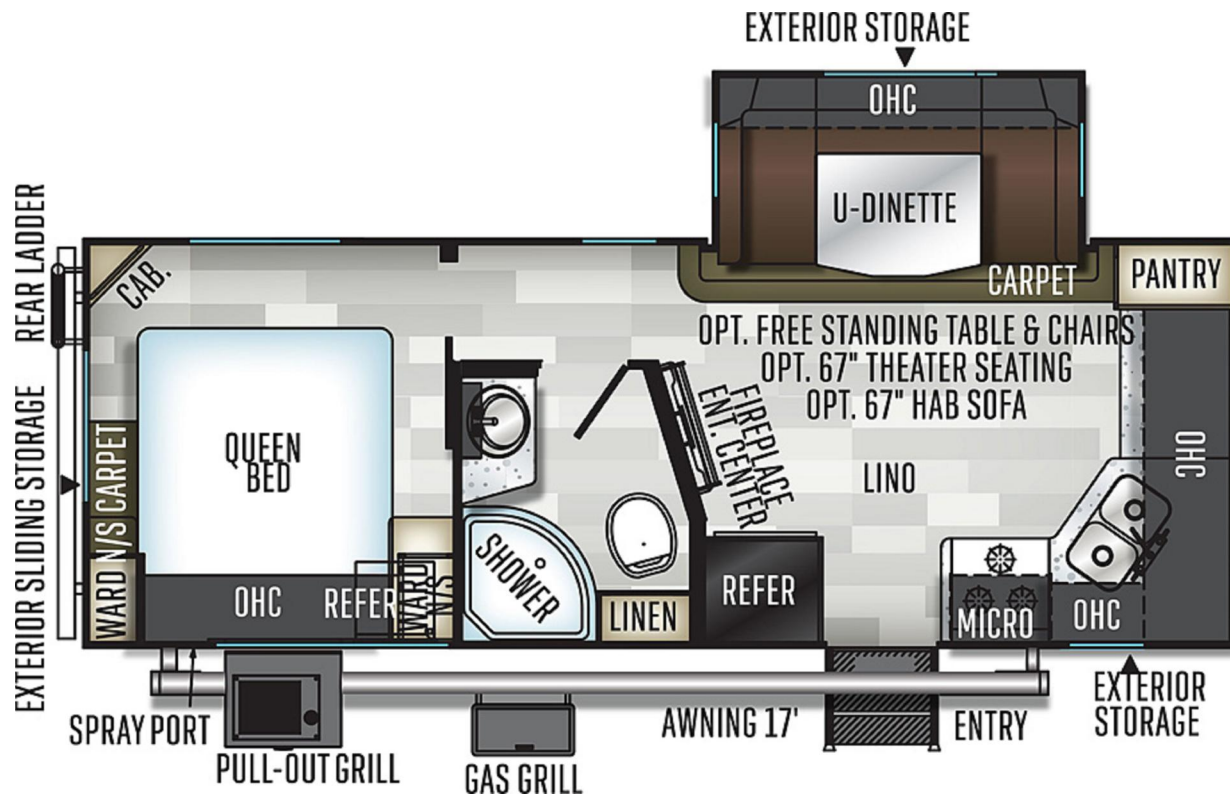

FLAGSTAFF-MICRO-LITE 25FKS MICRO LITE TRAVEL TRAILERS

Hitch Weight:	720 lb.	UVW	5289 lb.	CCC	1591 lb.
Exterior Length:	25' 11"	Exterior Height:	10' 11"	Exterior Width:	96"
Fresh Water:	58 gal.	Gray Water:	60 gal.	Black Water:	30 gal.
Awning Size:	17'				