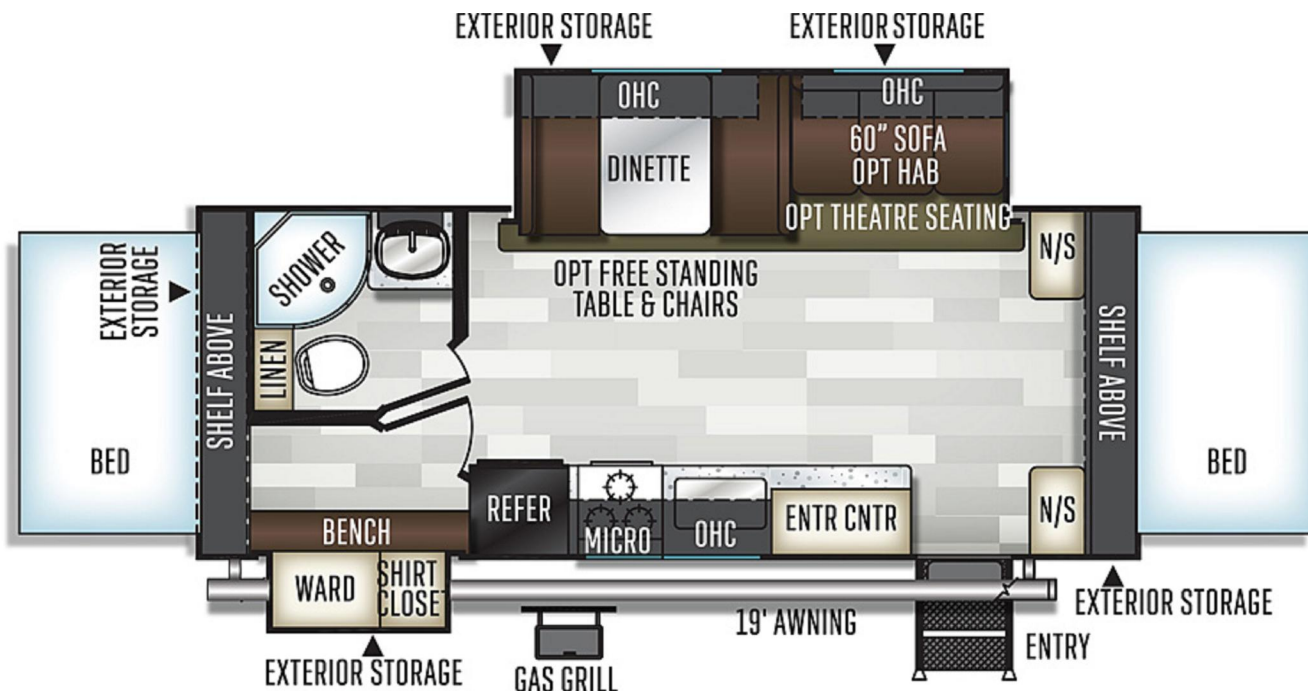

flagstaff-shamrock 24WS Shamrock Expandable Travel Trailers

Hitch Weight:

634 lb.

GVWR:

TBD

UVW

5384 lb.

CCC

1410 lb.

Exterior Length:

24' 10"

Exterior Height:

10' 10"

Exterior Width:

96"

Fresh Water:

58 gal.

Gray Water:

30 gal.

Black Water:

30 gal.

Awning Size:

19'

Note: Specifications are subject to change without notice.