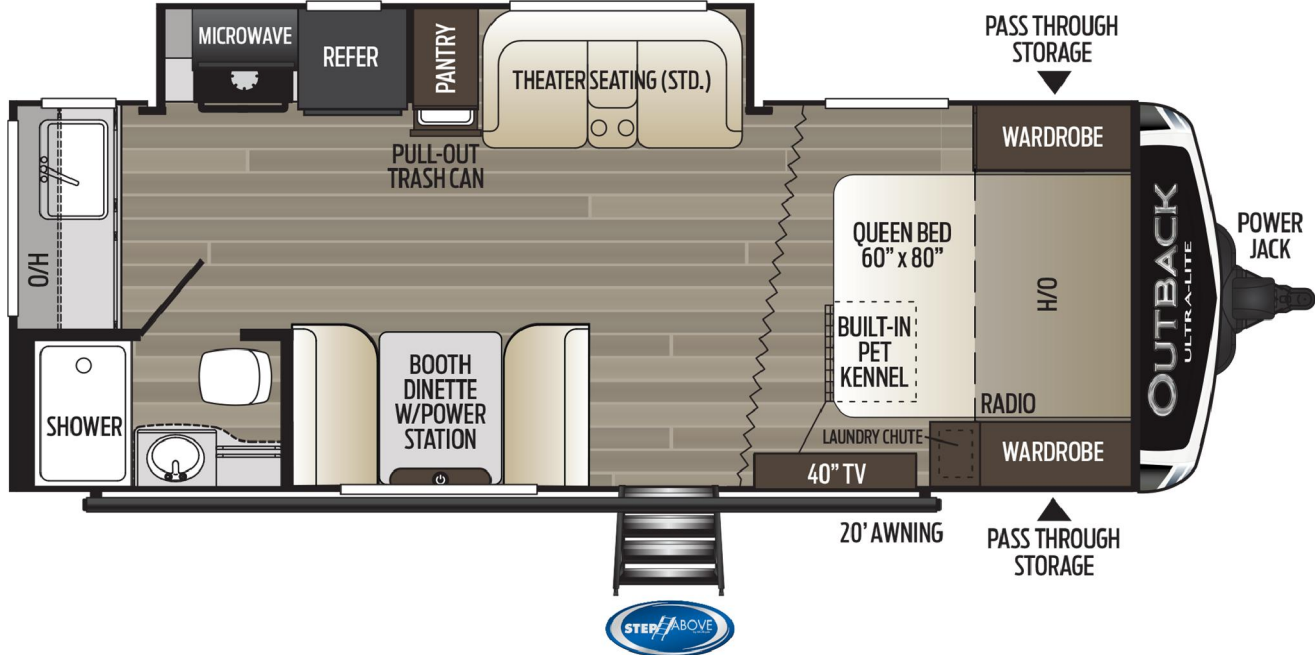

## KEY SPECIFICATIONS - ULTRA-LITE 221UMD TRAVEL TRAILER

Shipping Weight	4935 lbs.
Carrying Capacity	2265 lbs.
Hitch	600 lbs.
Length	27,0
Height	10,7
Fresh Water	60 gal
Waste Water	30 gal
Gray Water	30 gal
LPG	60
Tire-Size	ST205/75R14D
Sleeping Capacity	4
Region	All
Stock Only	N/A
Most Popular	N/A
New	Yes
Bunkhouse	No
Garage	N/A
Interior Kitchen	Rear Kitchen
Outdoor Kitchen	No
Front Living Area	No

## LIVING AREA

- Hand glazed mystic maple cabinetry
- 36" flush floor slides
- Large panoramic windows
- Pre-drilled and screwed cabinetry
- Custom designed box valance
- Linoleum flooring
- Large wood side drawers with steel guides
- Large overhead cabinets
- 32" HDTV (most models)
- Pleated shades
- USB charging port
- Batten ceiling accents
- LED lights

## KITCHEN

- Deep single basin sink with 3" drains
- 8 cu. ft. refrigerator
- High-rise faucet
- Stainless steel microwave
- Upgraded laminate countertops
- Pantry with removable shelves (most models)

## BEDROOM

- Deluxe innerspring mattress
- TV hook-up
- Jalousie windows for maximum ventilation
- Residential bedspread
- His and her lights