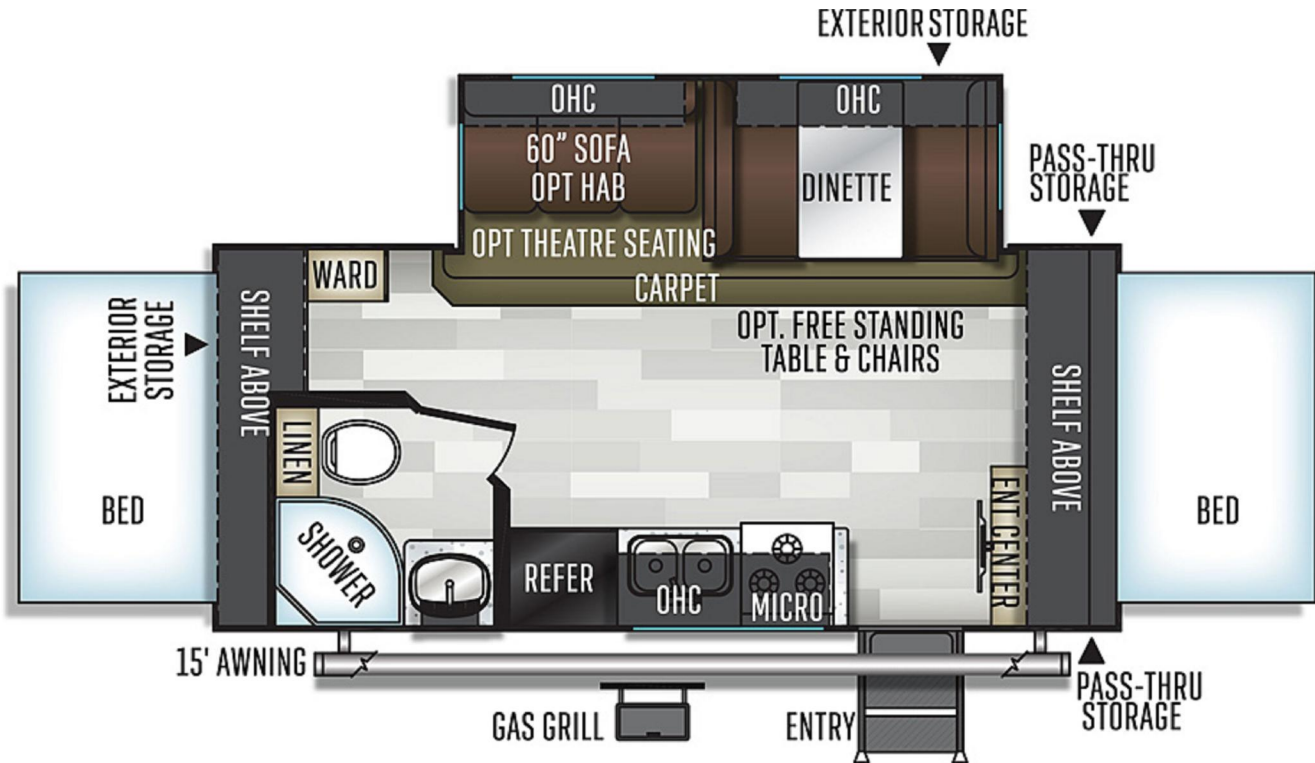

flagstaff-shamrock 21SS Shamrock Expandable Travel Trailers

Hitch Weight:

548 lb.

GVWR:

TBD

UVW

4985 lb.

CCC

1563 lb.

Exterior Length:

22' 10"

Exterior Height:

10' 10"

Exterior Width:

96"

Fresh Water:

58 gal.

Gray Water:

30 gal.

Black Water:

30 gal.

Awning Size:

15'

Note: Specifications are subject to change without notice.