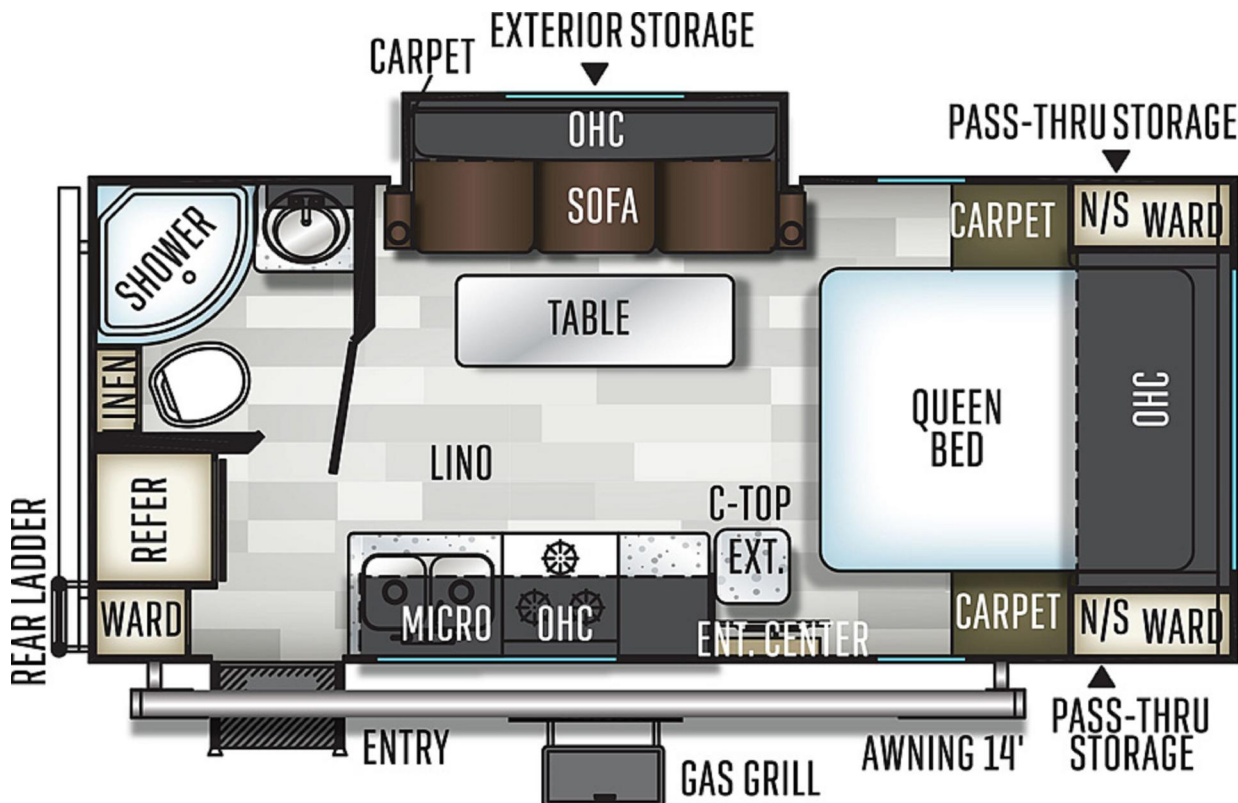

FLAGSTAFF-MICRO-LITE 21FBRS MICRO LITE TRAVEL TRAILERS

Hitch Weight:	412 lb.	UVW	4171 lb.	CCC	1521 lb.
Exterior Length:	22' 4"	Exterior Height:	10' 3"	Exterior Width:	96"
Fresh Water:	58 gal.	Gray Water:	30 gal.	Black Water:	30 gal.
Awning Size:	14'				