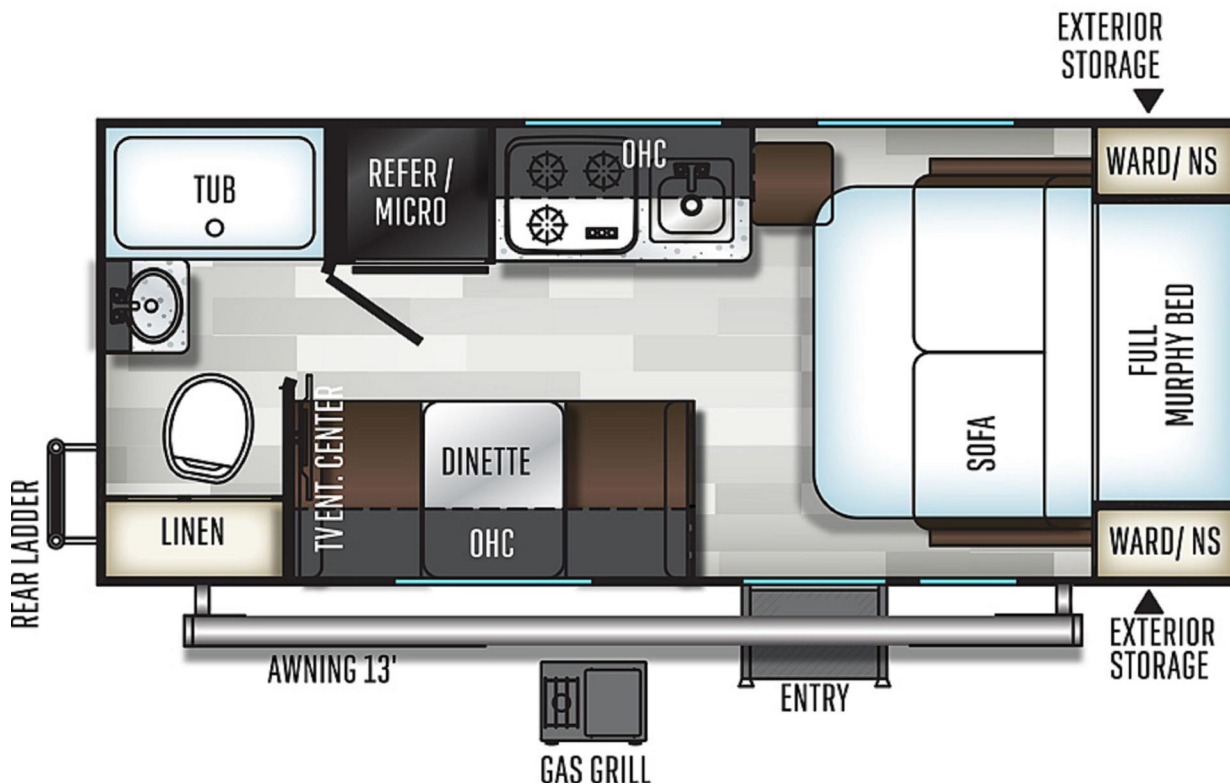

FLAGSTAFF-E-PRO E19FD TRAVEL TRAILERS

Hitch Weight:	390 lb.	UWV	2829 lb.	CCC	1061 lb.
Exterior Length:	20' 0"	Exterior Height:	9' 7"	Exterior Width:	88"
Fresh Water:	37 gal.	Gray Water:	30 gal.	Black Water:	30 gal.
Awning Size:	13'				