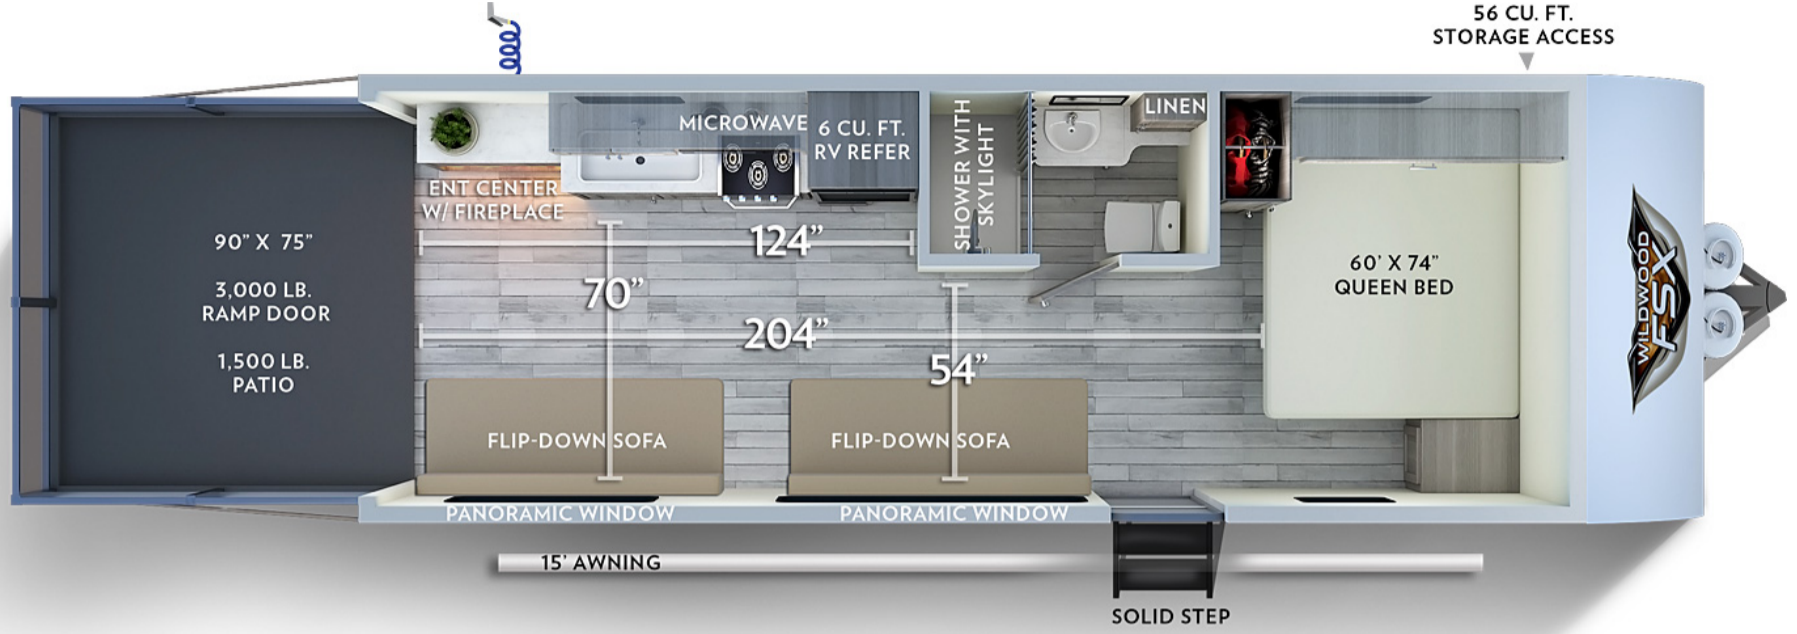

WILDWOOD-FSX 190RT WILDWOOD FSX TOY HAULERS

Hitch Weight:	595 lb.	UVW	4488 lb.	CCC	3107 lb.
Exterior Length:	25' 0"	Exterior Height:	TBD	Exterior Width:	96"
Fresh Water:	38 gal.	Gray Water:	30 gal.	Black Water:	30 gal.
Awning Size:	TBD				