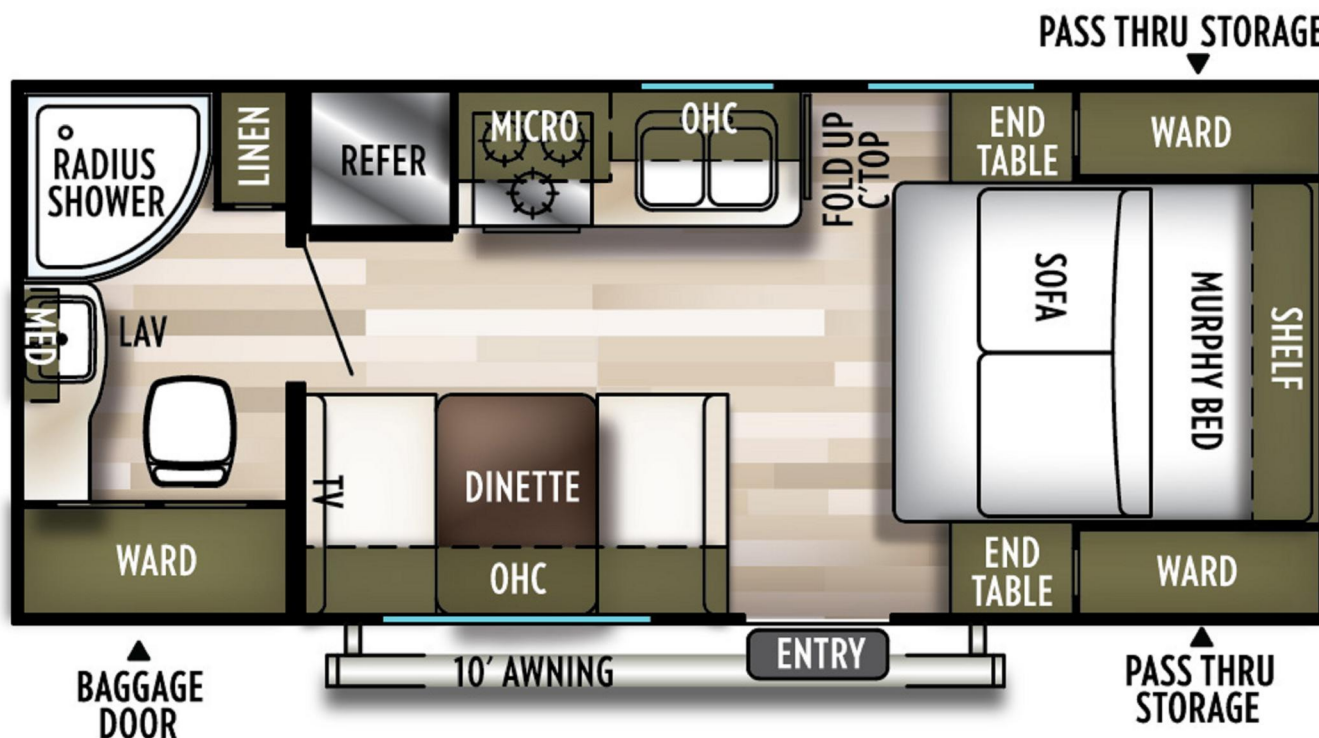

X-LITE 171RBXL X-LITE TRAVEL TRAILERS

Hitch Weight:	521 lb.	UVW	3836 lb.	CCC	3685 lb.
Exterior Length:	22' 5"	Exterior Height:	10' 1"	Exterior Width:	96"
Fresh Water:	40 gal.	Gray Water:	30 gal.	Black Water:	30 gal.
Awning Size:	16'				