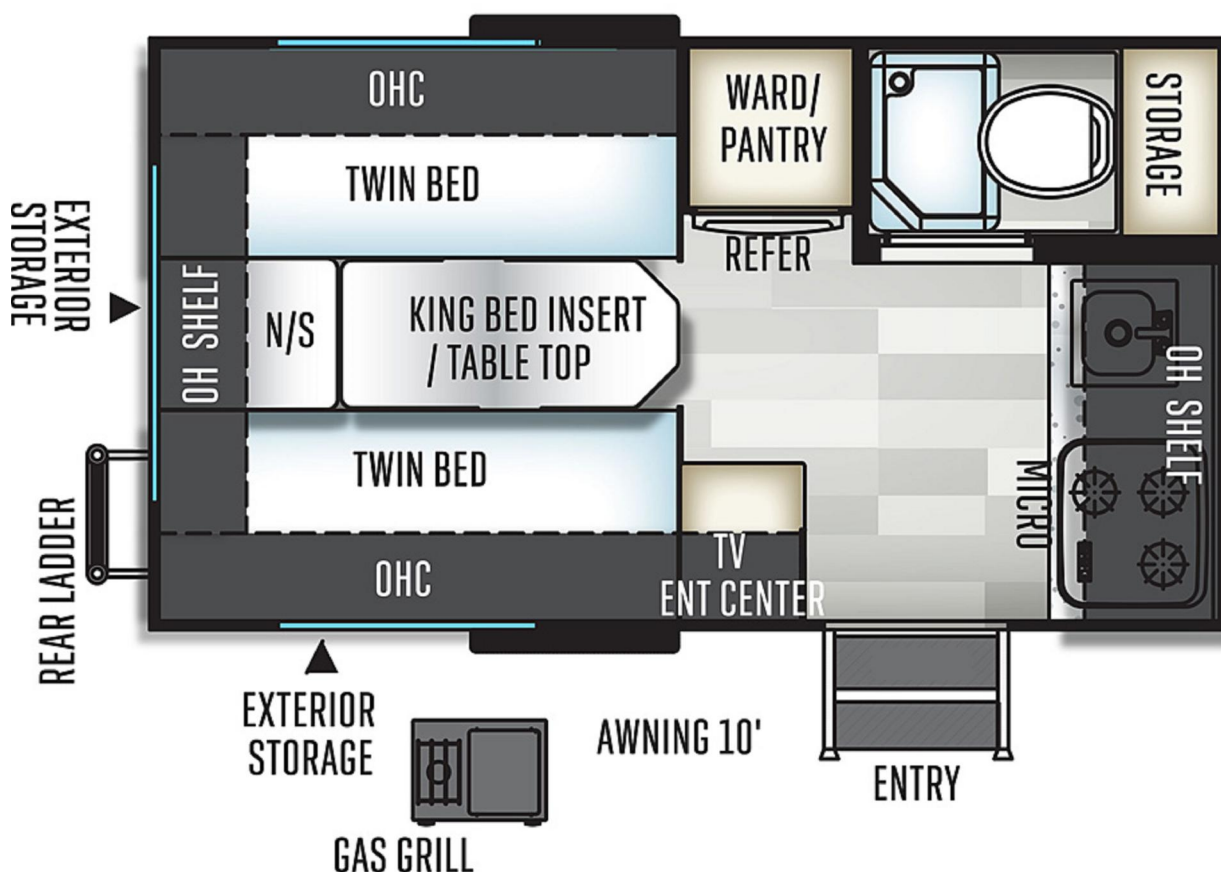

FLAGSTAFF-E-PRO E15TB TRAVEL TRAILERS

Hitch Weight:	366 lb.	UVW	2483 lb.	CCC	1383 lb.
Exterior Length:	15' 10"	Exterior Height:	9' 7"	Exterior Width:	88"
Fresh Water:	37 gal.	Gray Water:	12 gal.	Black Water:	12 gal.
Awning Size:	10'				