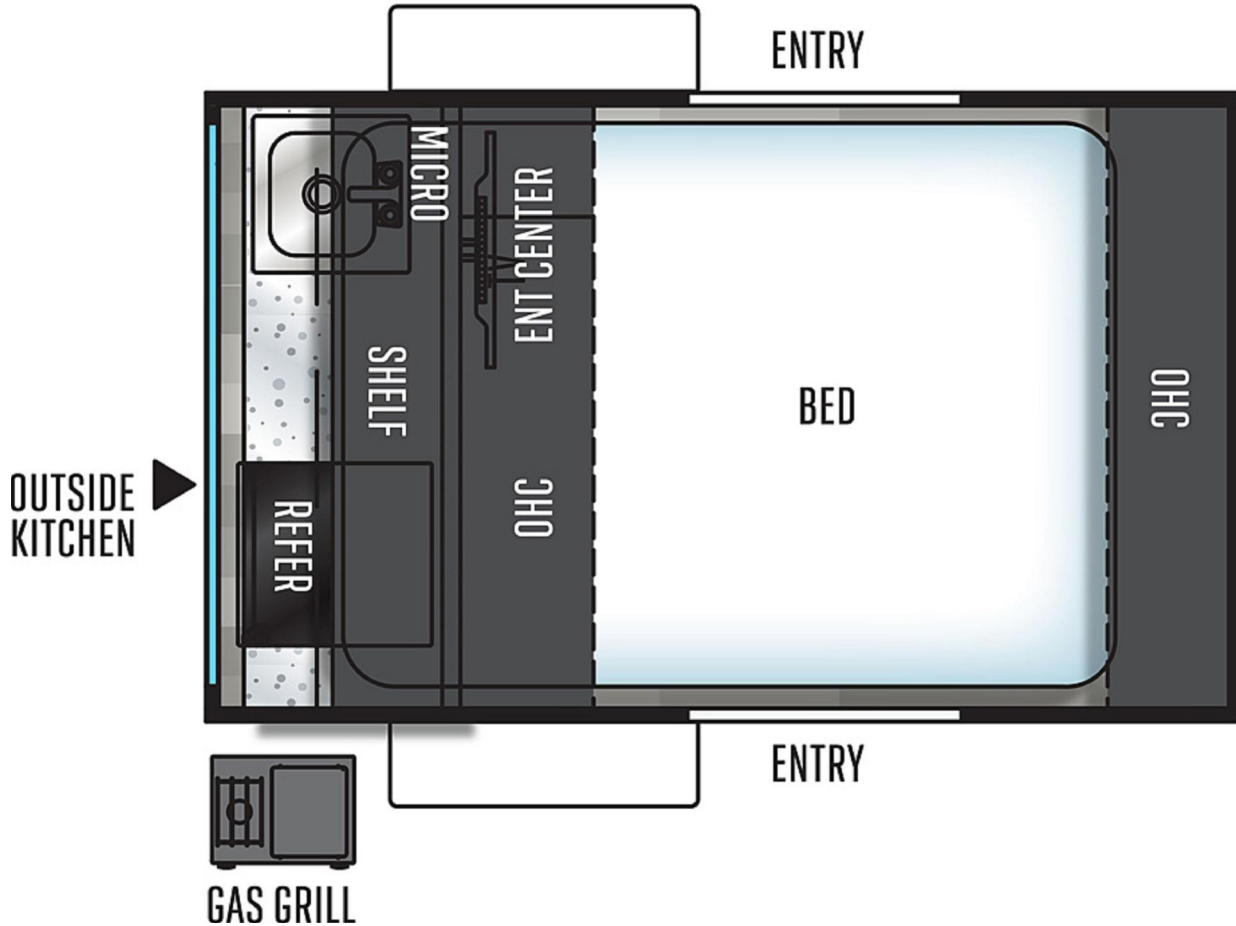

FLAGSTAFF-E-PRO E12RK TRAVEL TRAILERS

Hitch Weight:	162 lb.	UVW	1164 lb.	CCC	798 lb.
Exterior Length:	11' 4"	Exterior Height:	7' 6"	Exterior Width:	76"
Fresh Water:	20 gal.	Gray Water:	6 gal.	Black Water:	0 gal.
Awning Size:	N/A				