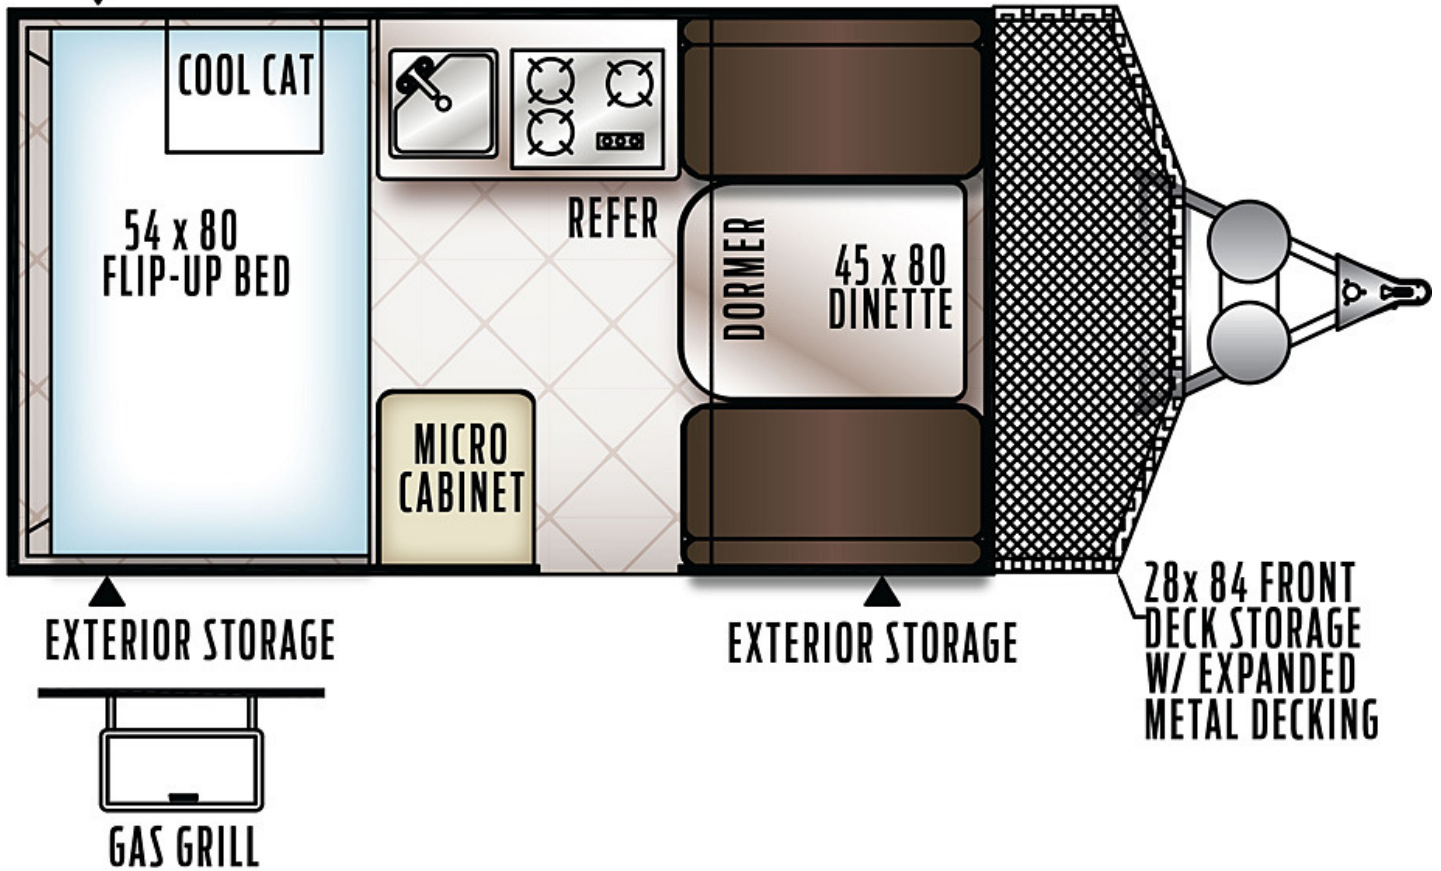

Flagstaff

HARD SIDE POP-UP CAMPERS

EZ REACH STORAGE TRUNK

	T12BH
Hitch Weight	307 lb.
UVW	2267 lb.
GVWR	TBD
CCC	1040 lb.
Box Size	12
Exterior Open Length	19' 2"
Exterior Closed Length	19' 2"
Exterior Closed Height	5' 1"

Exterior Width	84"

Note: Specifications are subject to change without notice.
www.forestriverinc.com/RV