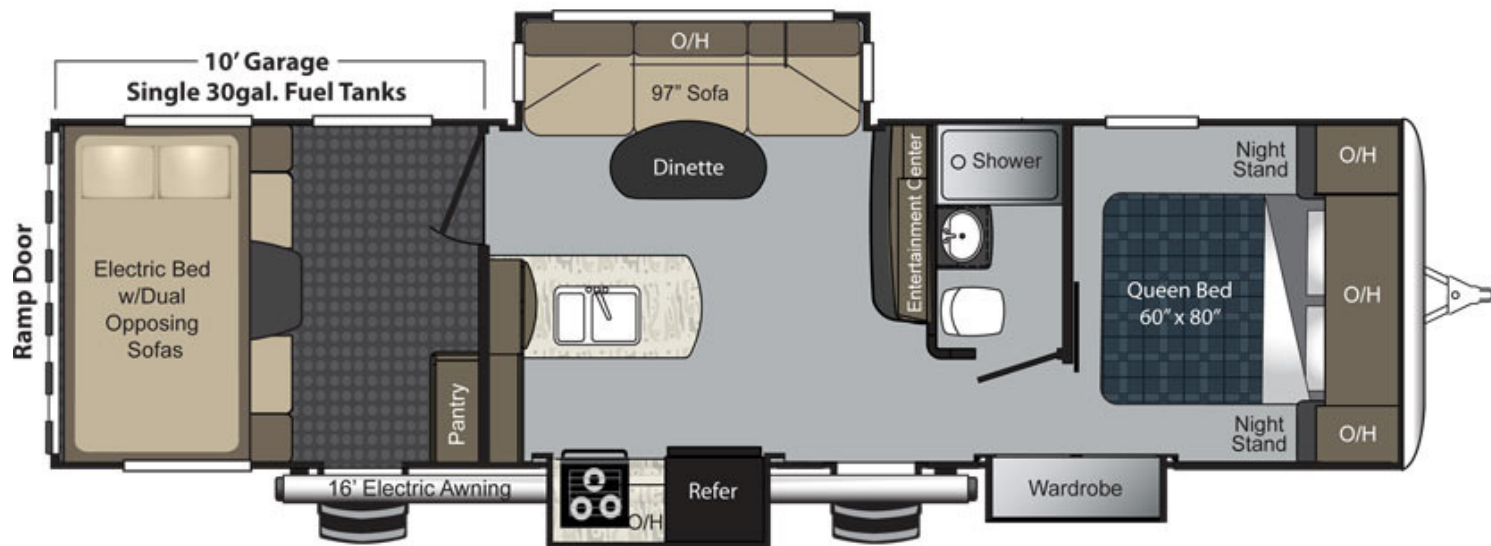

## 33 - NEW Floorplan

Specs	
Shipping Weight	8985
Carrying Capacity	4015
Hitch	1315
Length	35' 5"
Height	12' 3"
Fresh Water	106
Waste Water	30
Gray Water	60
LPG	40
Tire Size	ST235/80R16E
Type	Toy Haulers
Region	All