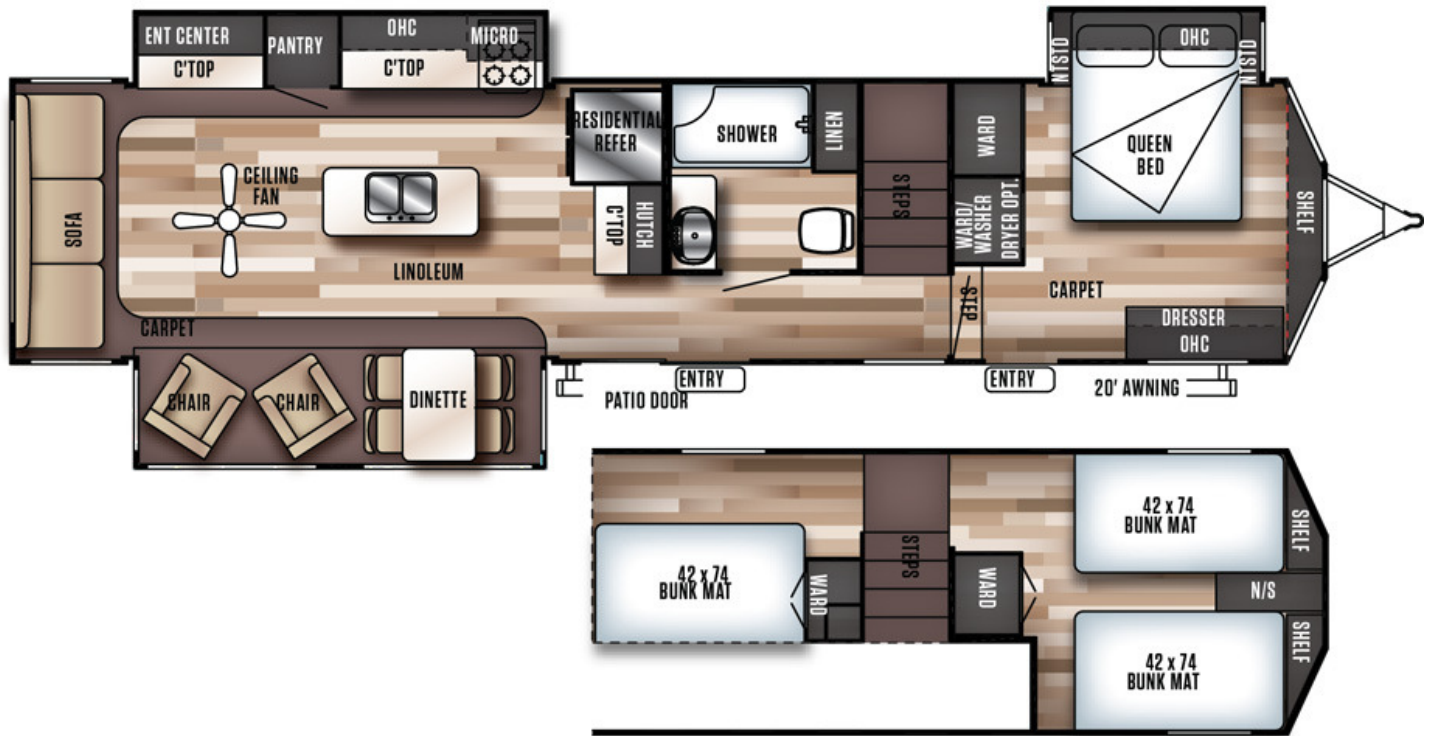

WILDWOOD LODGE

	42DLTS
Hitch Weight	1855 lbs.
UVW	12719 lbs.
GVWR	TBD
CCC	1136 lbs.
Exterior Length	43' 7"
Exterior Height	13' 4"
Exterior Width	102"
Fresh Water	40 gal.
Gray Water	40 gal.

Black Water	40 gal.
Awning Size	20 ft