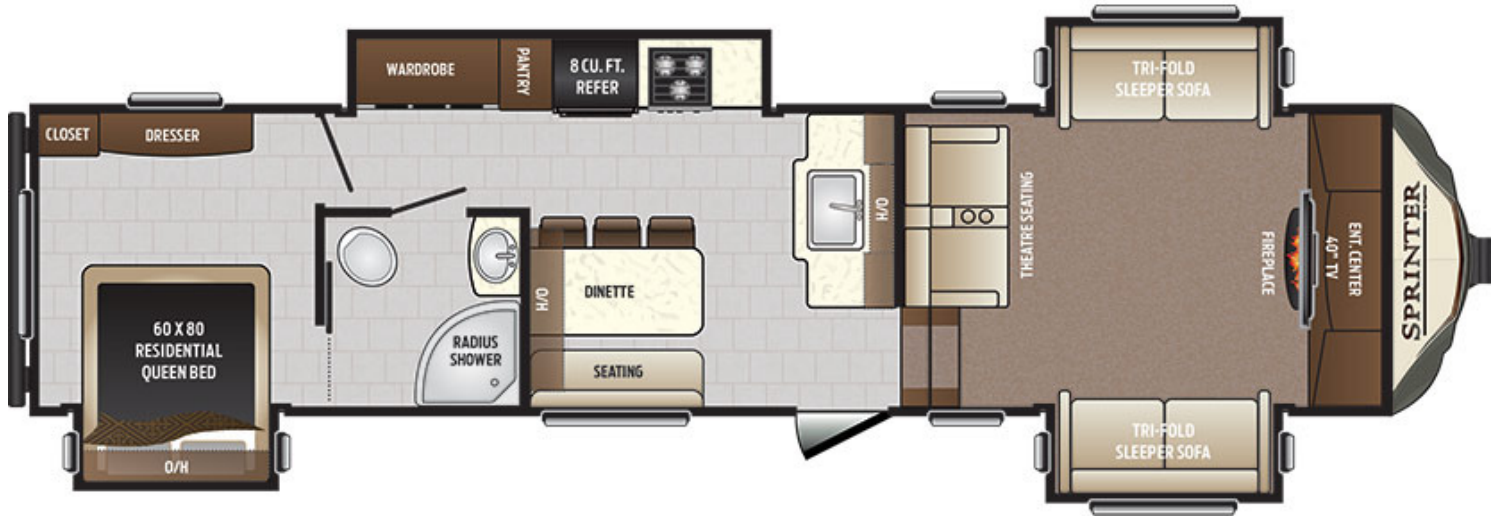

Sprinter Wide Body

334FWFLS Floorplan

Specs	
Shipping Weight	10120
Carrying Capacity	3380
Hitch	2110
Length	37' 4"
Height	12' 6"
Fresh Water	81
Waste Water	34
Gray Water	68
LPG	60
Tire Size	ST235/80R16E
Type	Fifth Wheels
Region	All