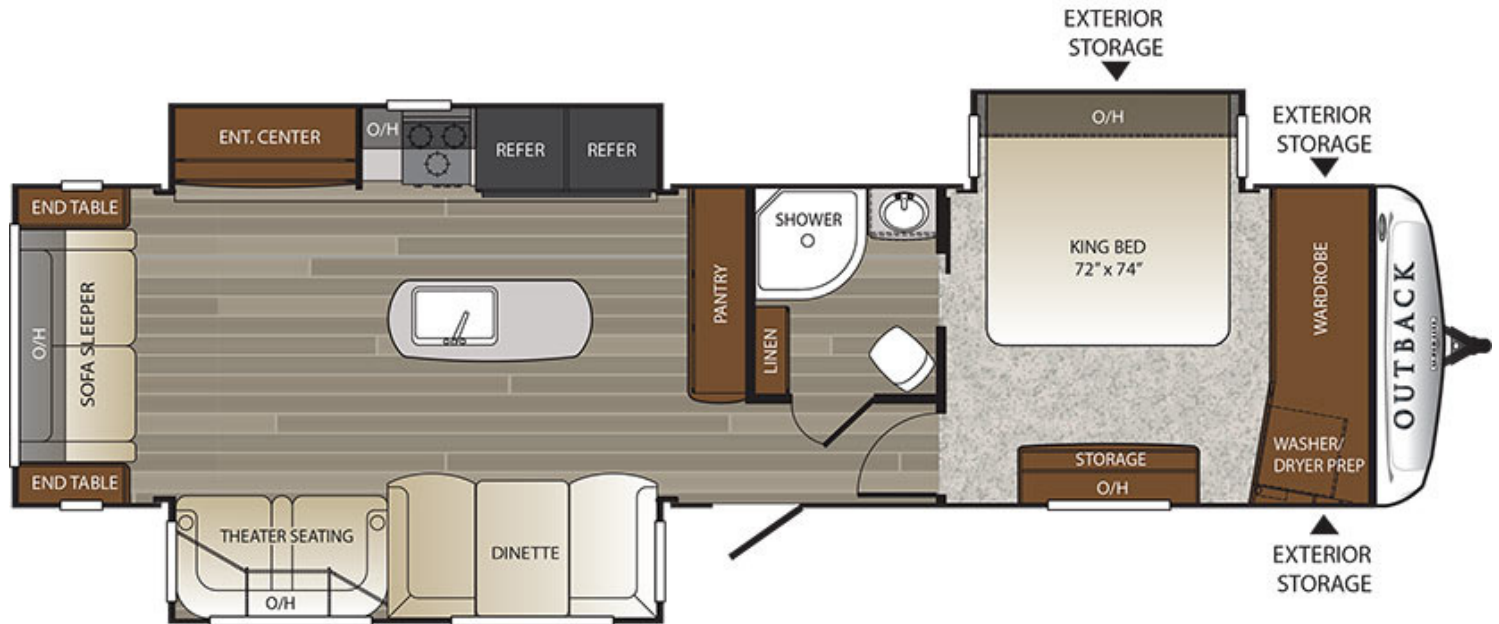

## 328RL Floorplan

Specs	
Shipping Weight	8615
Carrying Capacity	1885
Hitch	1075
Length	37' 4"
Height	11' 4"
Fresh Water	53
Waste Water	38
Gray Water	76
LPG	60
Tire Size	ST225/75R15D
Type	Travel Trailers
Region	All