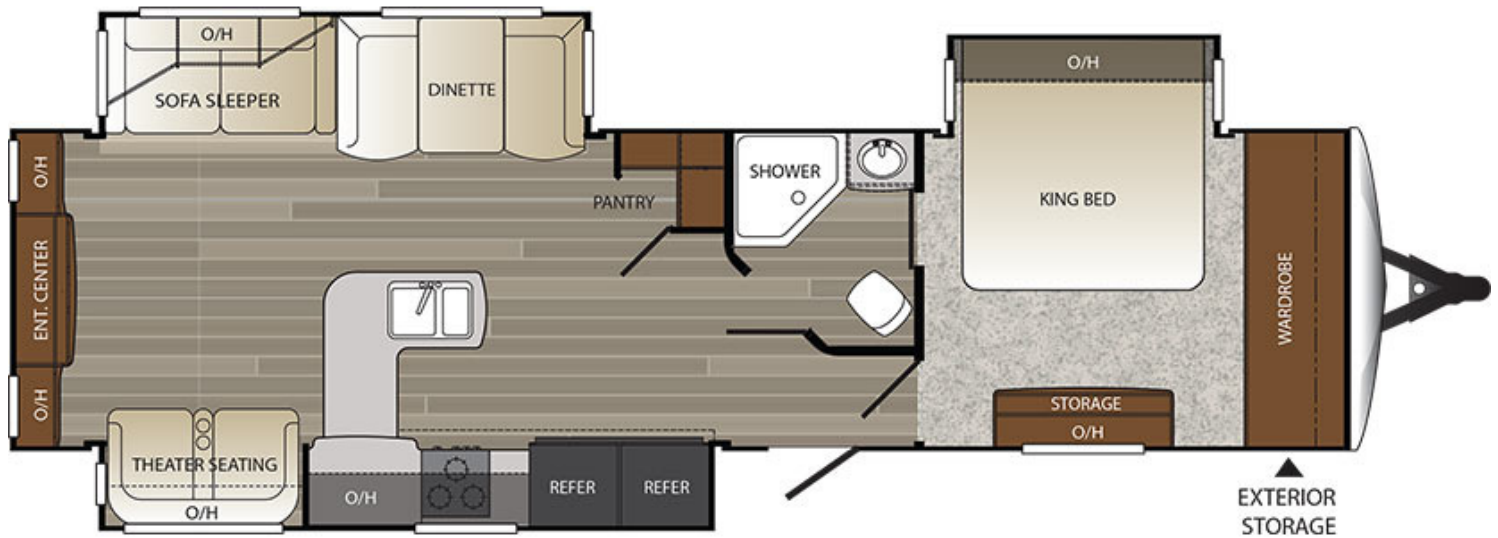

Outback

326RL - NEW Floorplan

Specs

Shipping Weight	8518
Carrying Capacity	1982
Hitch	1175
Length	36' 11"
Height	11' 4"
Fresh Water	53
Waste Water	38
Gray Water	76
LPG	60
Tire Size	ST225/75R15D
Type	Travel Trailers
Region	All