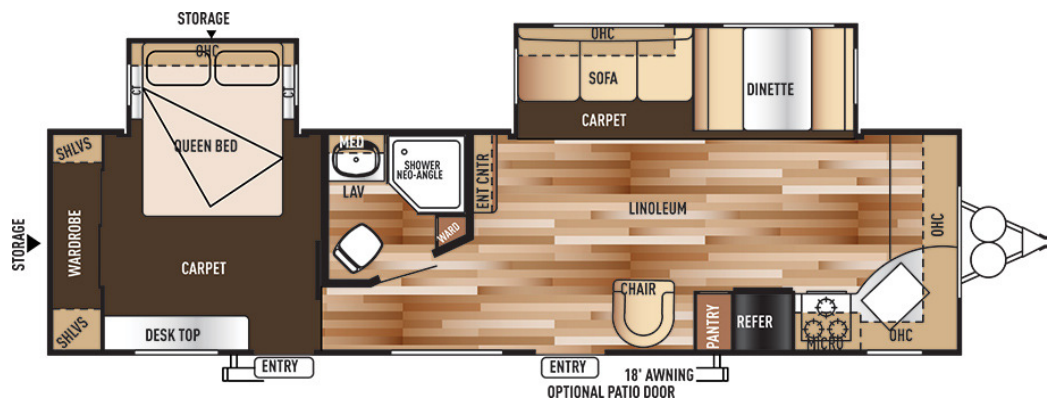

WILDWOOD

	29FKBS
Hitch Weight	826 lbs.
UVW	7513 lbs.
GVWR	10986 lbs.
CCC	3473 lbs.
Exterior Length	35' 3"
Exterior Height	11' 2"
Exterior Width	96"
Fresh Water	40 gal.
Gray Water	69 gal.
Black Water	27 gal.
Awning Size	18 ft