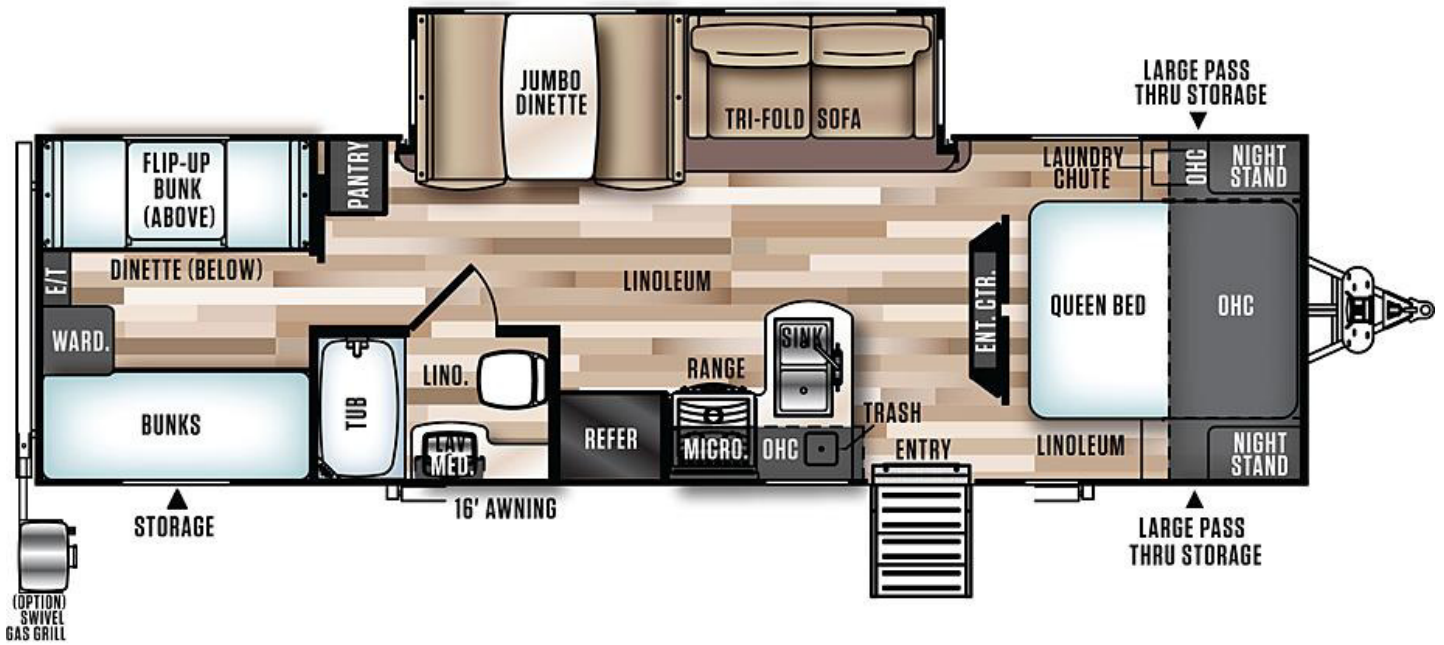

# FOREST RIVER Hyper-Lyte

Heritage Glen

	29BHHL
<b>Hitch Weight</b>	645 lb.
<b>UVW</b>	6273 lb.
<b>GVWR</b>	TBD
<b>CCC</b>	3172 lb.
<b>Exterior Length</b>	32' 7"
<b>Exterior Height</b>	10' 11"
<b>Exterior Width</b>	96"
<b>Fresh Water</b>	48 gal.

<b>Gray Water</b>	54 gal.
<b>Black Water</b>	27 gal.
<b>Awning Size</b>	16'

Note: Specifications are subject to change without notice.  
[www.forestriverinc.com/RV](http://www.forestriverinc.com/RV)