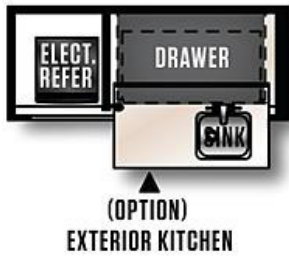

# FOREST RIVER Hyper-Lyte

Heritage Glen

	29BHHL
<b>Hitch Weight</b>	645 lb.
<b>UVW</b>	6273 lb.
<b>GVWR</b>	TBD
<b>CCC</b>	3172 lb.
<b>Exterior Length</b>	32' 7"
<b>Exterior Height</b>	10' 11"
<b>Exterior Width</b>	96"
<b>Fresh Water</b>	48 gal.

<b>Gray Water</b>	54 gal.
<b>Black Water</b>	27 gal.
<b>Awning Size</b>	16'

Note: Specifications are subject to change without notice.  
[www.forestriverinc.com/RV](http://www.forestriverinc.com/RV)