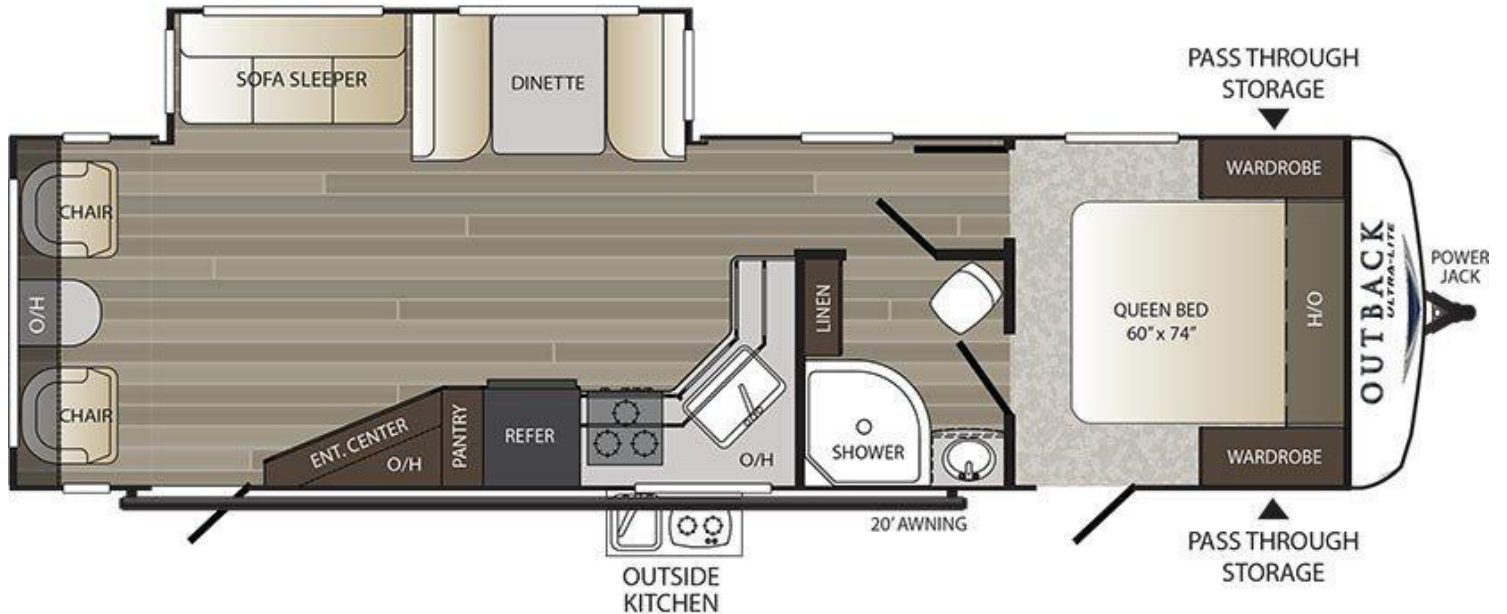

Outback 299URL Ultra-Lite

Specifications

Shipping Weight: 5998 lbs

Hitch: 695 lbs

Height: 10 ft 7 in

Waste Water: 30 gal

LPG: 40

Sleeping Capacity: 6

Most Popular: No

Garage: No

Interior Kitchen: Standard
Kitchen

Front Living Area: No

Carrying Capacity: 1692 lbs

Length: 33 ft 11 in

Fresh Water: 43 gal

Gray Water: 60 gal

Tire-Size: ST205/75R14D

Region: All

Bunkhouse: No

Garage Size: 0 ft 0 in

RV Type: Travel Trailers

Outdoor Kitchen: Yes

Brands: Outback