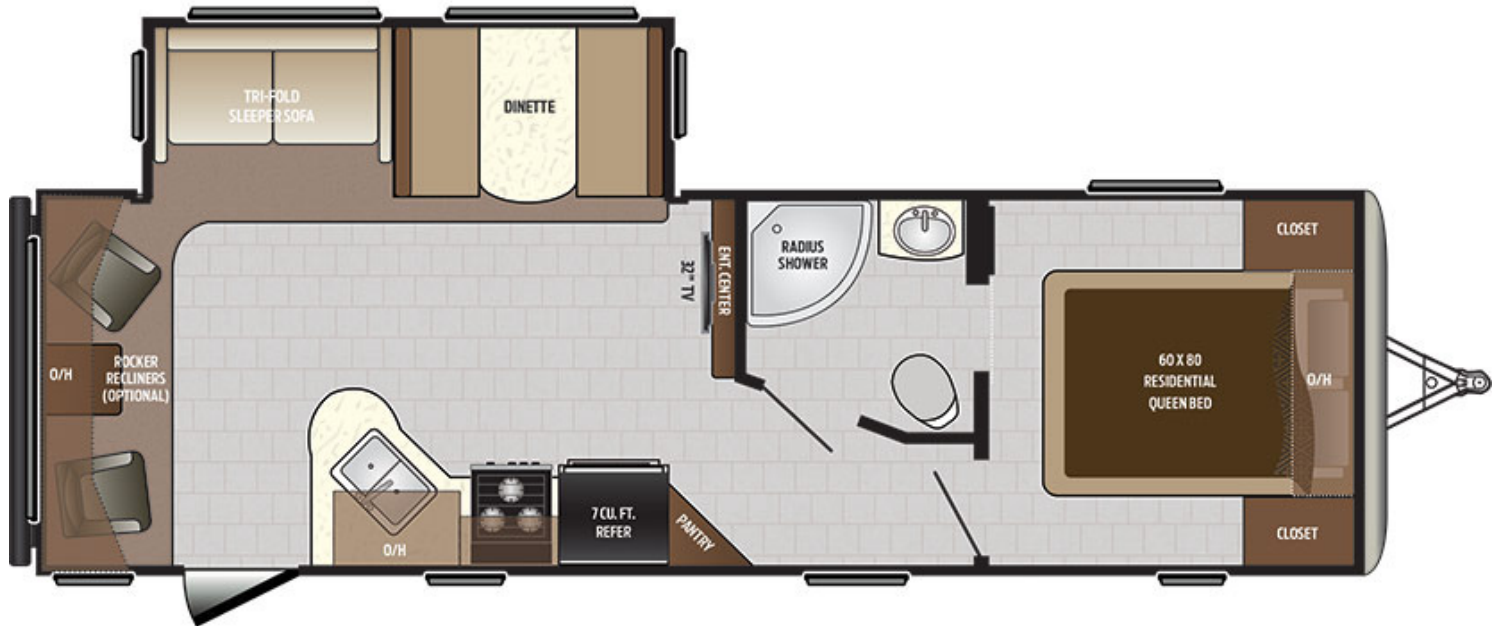

Sprinter Campfire

27RL Floorplan

Specs	
Shipping Weight	6895
Carrying Capacity	2605
Hitch	780
Length	32' 0"
Height	11' 1"
Fresh Water	81
Waste Water	34
Gray Water	68
LPG	60
Tire Size	ST225/75R15D
Type	Travel Trailers
Region	All