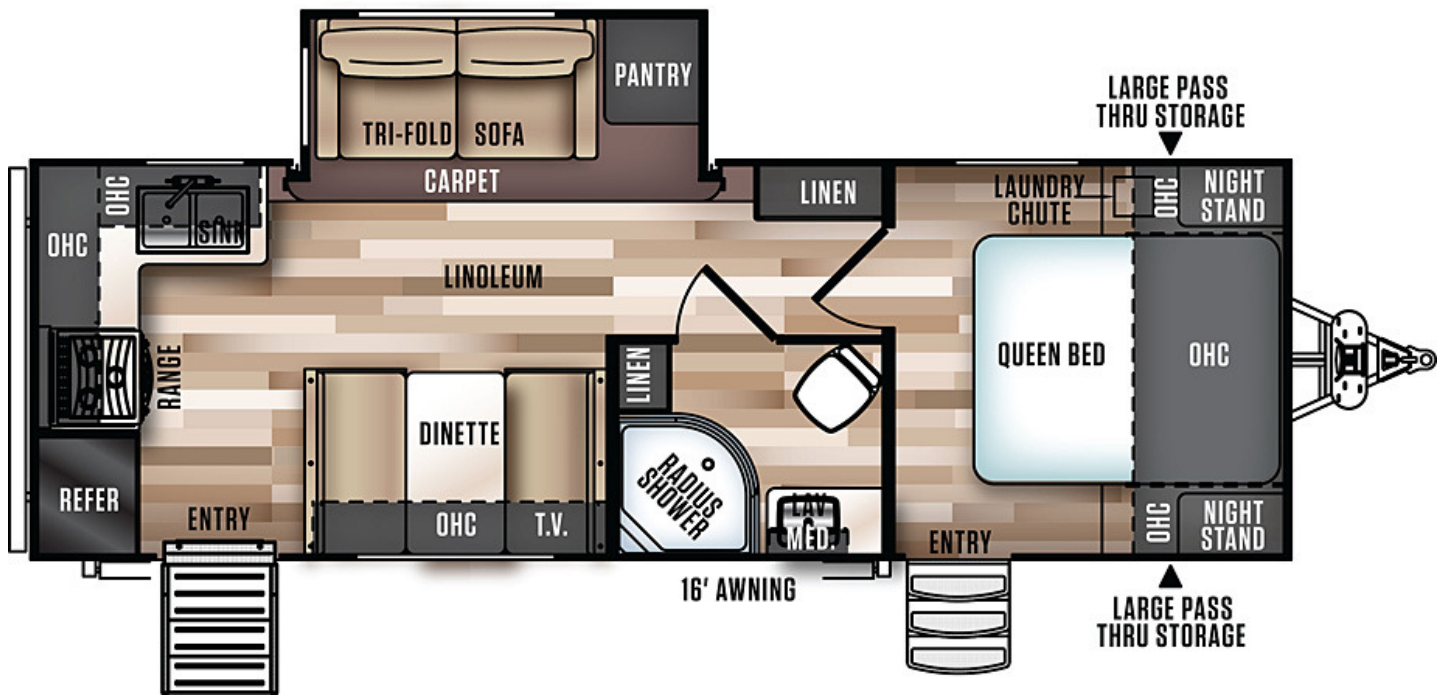

FOREST RIVER Hyper-Lyte

Heritage Glen

	24RKHL
Hitch Weight	585 lb.
UVW	5363 lb.
GVWR	TBD
CCC	2222 lb.
Exterior Length	28' 7"
Exterior Height	10' 10"
Exterior Width	96"
Fresh Water	49 gal.
Gray Water	64 gal.
Black Water	32 gal.
Awning Size	16'