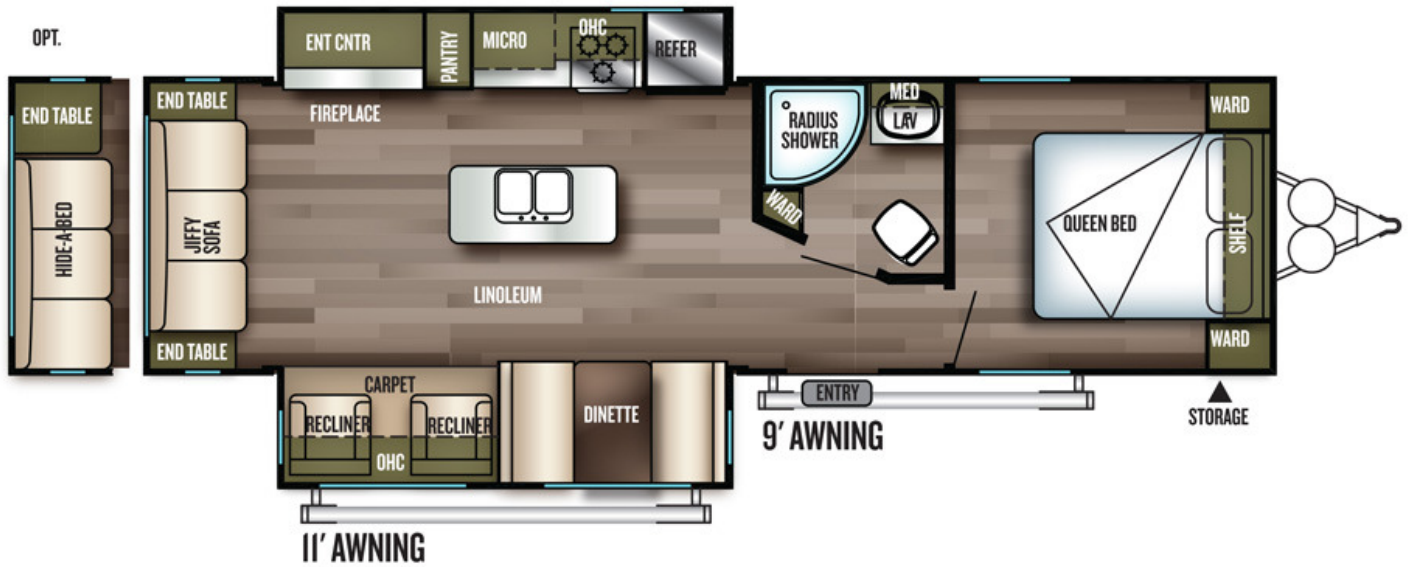

WILDWOOD

	27REI
Hitch Weight	920 lb.
UVW	8154 lb.
GVWR	TBD
CCC	2926 lb.
Exterior Length	33' 1"
Exterior Height	11' 5"
Exterior Width	96"
Fresh Water	40 gal.
Gray Water	42 gal.
Black Water	27 gal.
Awning Size	11' & 9'