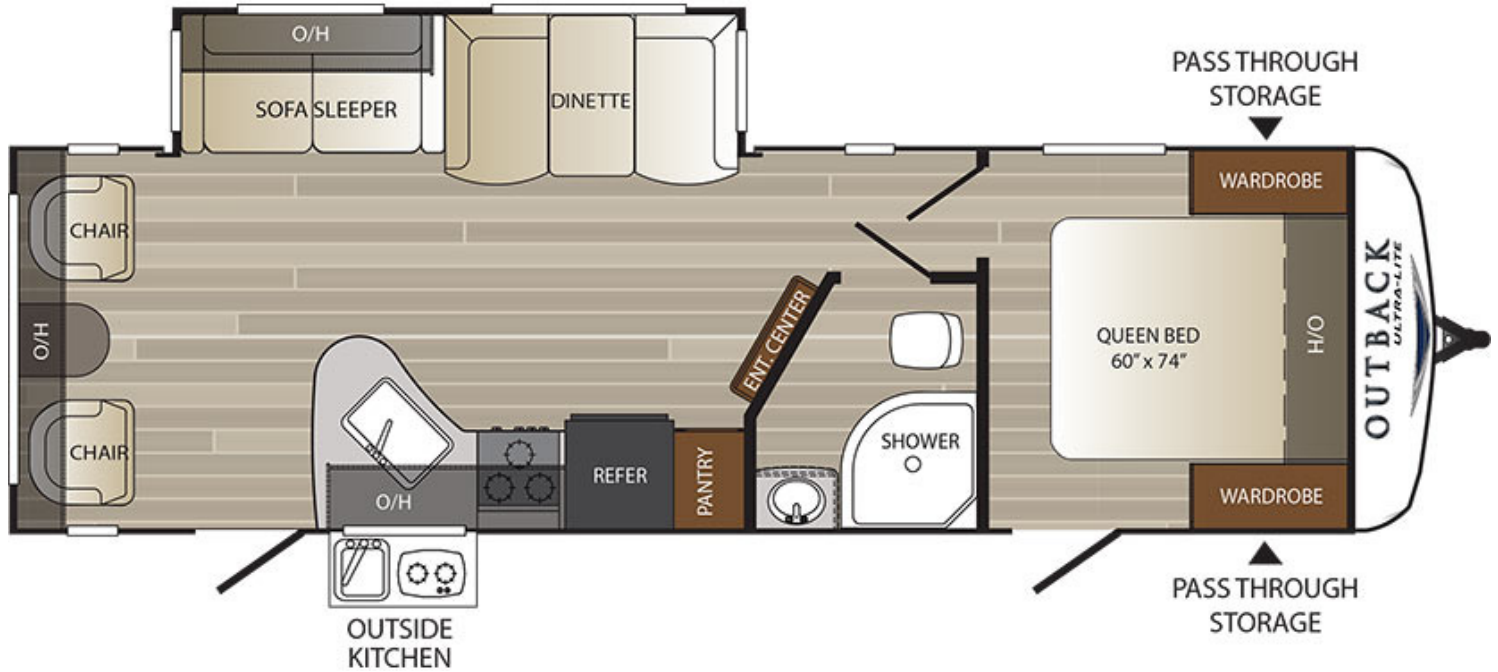

## Outback

### 278URL Floorplan

Specs	
<b>Shipping Weight</b>	5610
<b>Carrying Capacity</b>	1980
<b>Hitch</b>	590
<b>Length</b>	31' 6"
<b>Height</b>	10' 7"
<b>Fresh Water</b>	43
<b>Waste Water</b>	30
<b>Gray Water</b>	60
<b>LPG</b>	40
<b>Tire Size</b>	ST205/75R14C
<b>Type</b>	Travel Trailers
<b>Region</b>	All