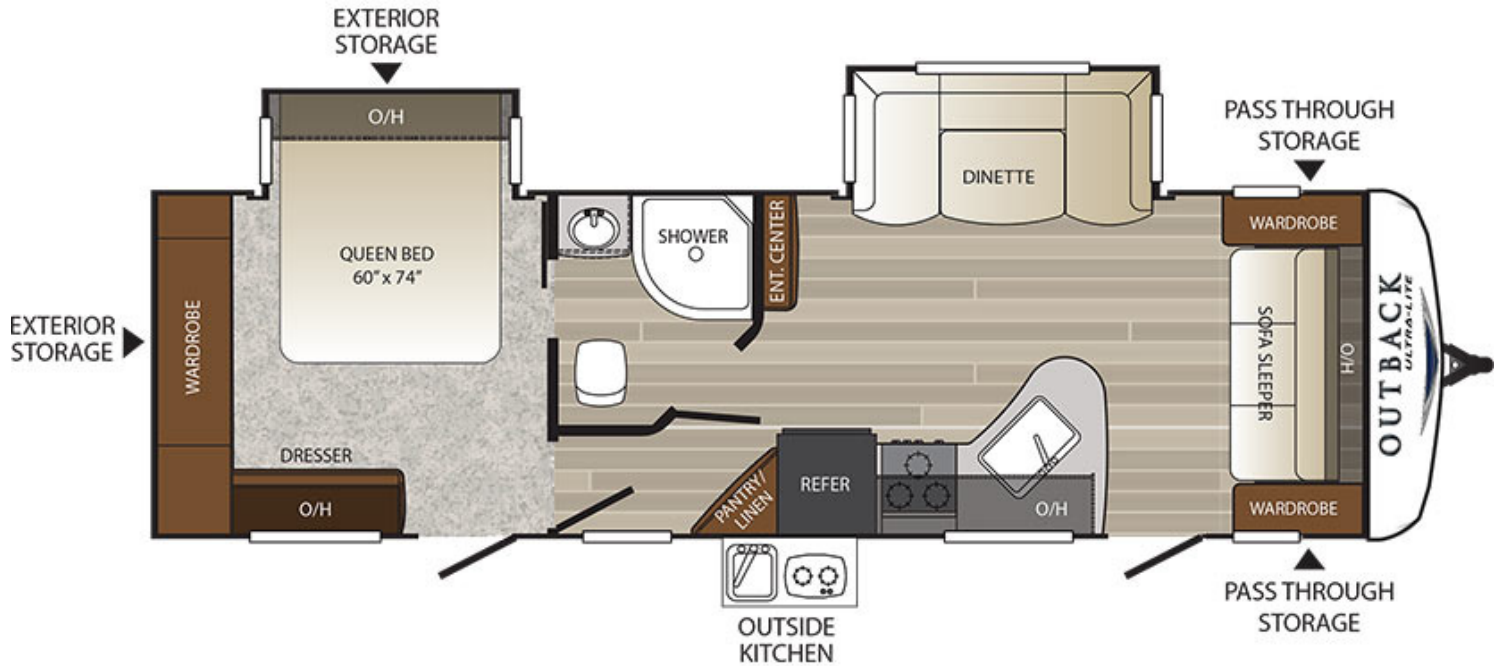

## 272UFL Floorplan

Specs	
<b>Shipping Weight</b>	5940
<b>Carrying Capacity</b>	1660
<b>Hitch</b>	660
<b>Length</b>	31' 9"
<b>Height</b>	10' 7"
<b>Fresh Water</b>	43
<b>Waste Water</b>	30
<b>Gray Water</b>	30
<b>LPG</b>	40
<b>Tire Size</b>	ST205/75R14C
<b>Type</b>	Travel Trailers
<b>Region</b>	All