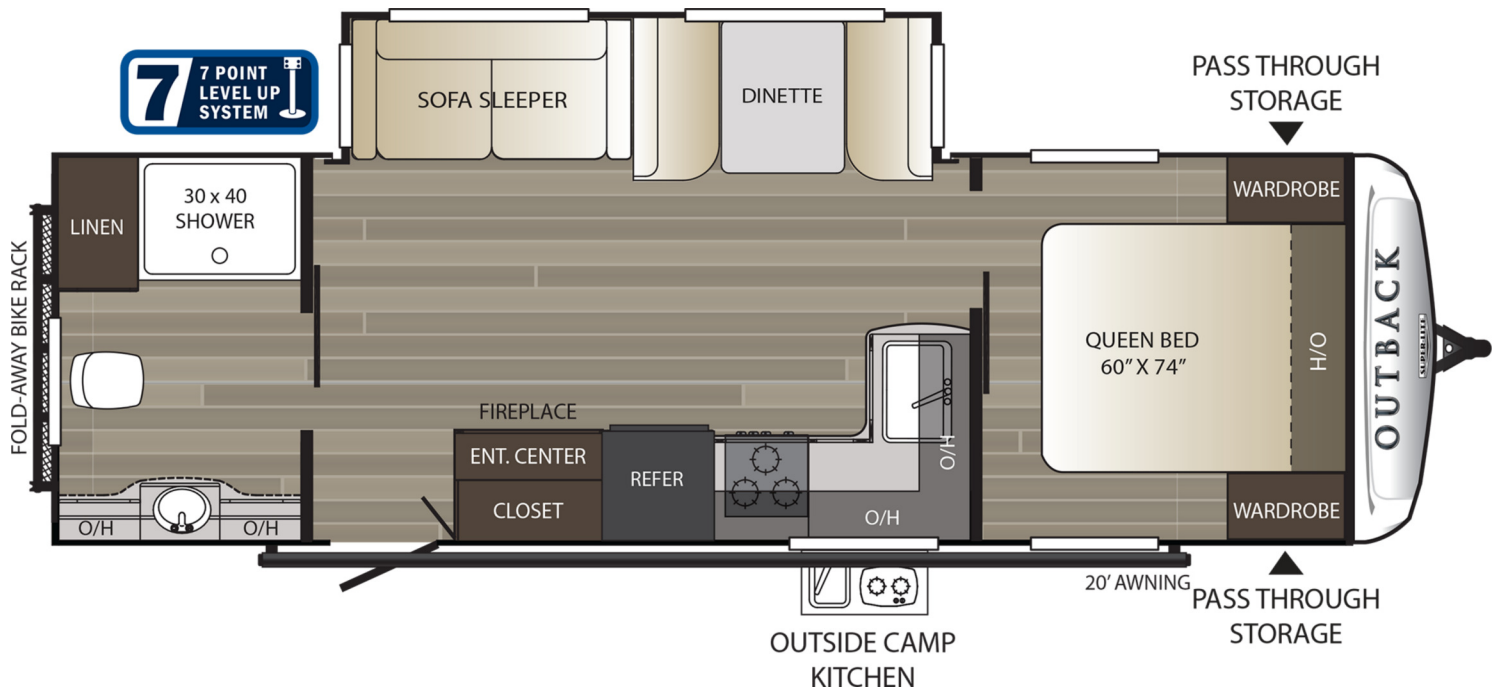

Outback 266RB Ultra-Lite

Specifications

Shipping Weight: 6628 lbs

Hitch: 810 lbs

Height: 11 ft 4 in

Waste Water: 38 gal

LPG: 60

Sleeping Capacity: 6

Most Popular: No

Garage: No

Interior Kitchen: Standard
Kitchen

Front Living Area: No

Carrying Capacity: 1972 lbs

Length: 30 ft 10 in

Fresh Water: 60 gal

Gray Water: 76 gal

Tire-Size: ST225/75R15E

Region: All

Bunkhouse: No

Garage Size: 0 ft 0 in

RV Type: Travel Trailers

Outdoor Kitchen: Yes

Brands: Outback