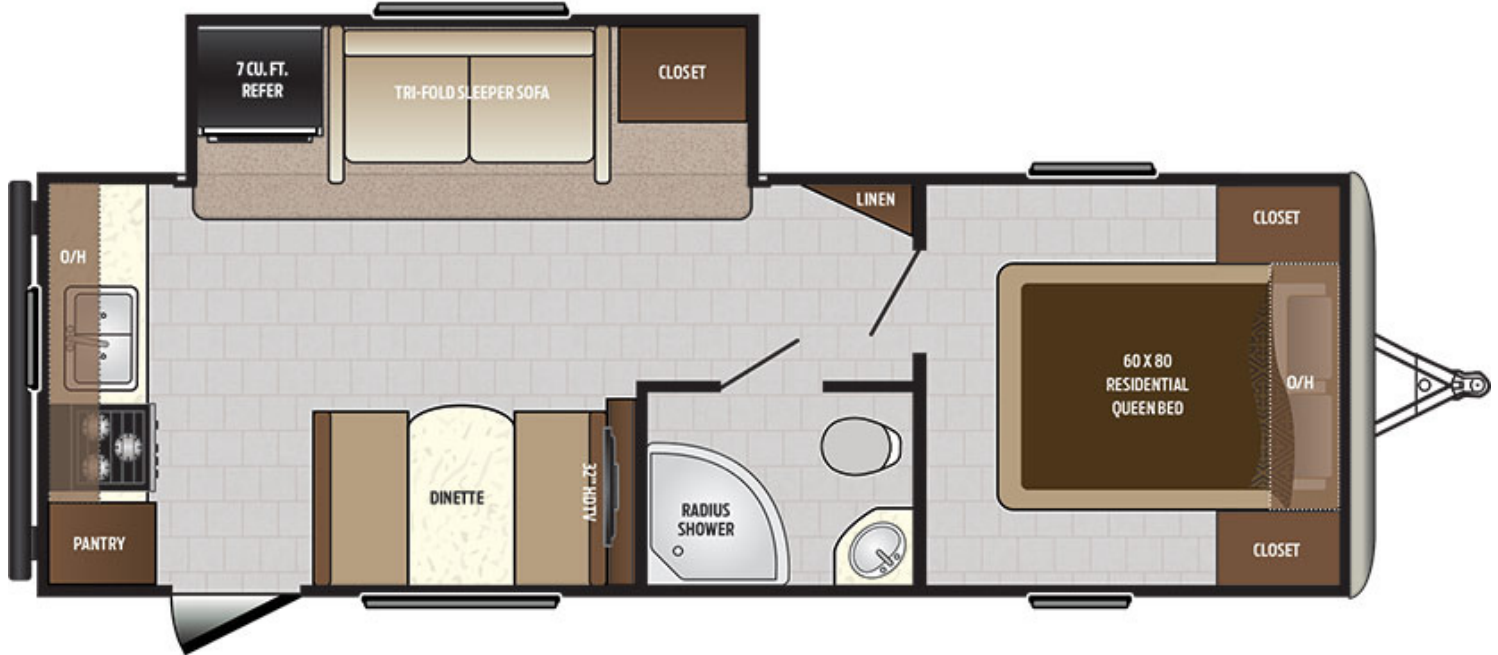

Sprinter Campfire

25RK Floorplan

Specs	
Shipping Weight	6370
Carrying Capacity	2830
Hitch	775
Length	29' 8"
Height	11' 1"
Fresh Water	81
Waste Water	34
Gray Water	68
LPG	60
Tire Size	ST225/75R15D
Type	Travel Trailers
Region	All