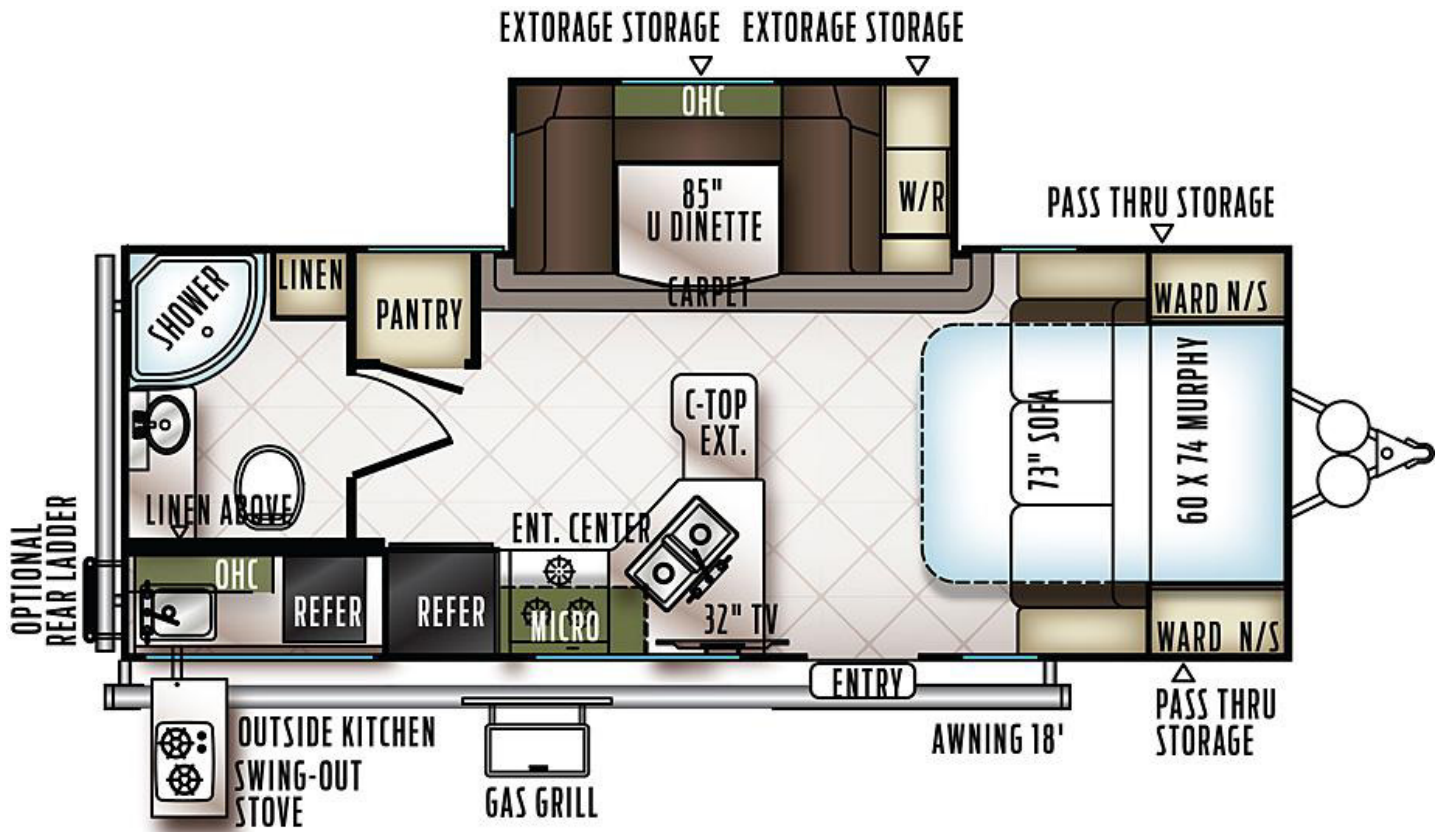

# MICRO Lite

by Flagstaff

Hitch Weight	555 lb.
UVW	5234 lb.
GVWR	TBD
CCC	1481 lb.
Exterior Length	25' 9"
Exterior Height	10' 11"
Exterior Width	96"
Fresh Water	43 gal.
Gray Water	30 gal.
Black Water	30 gal.
Awning Size	18'