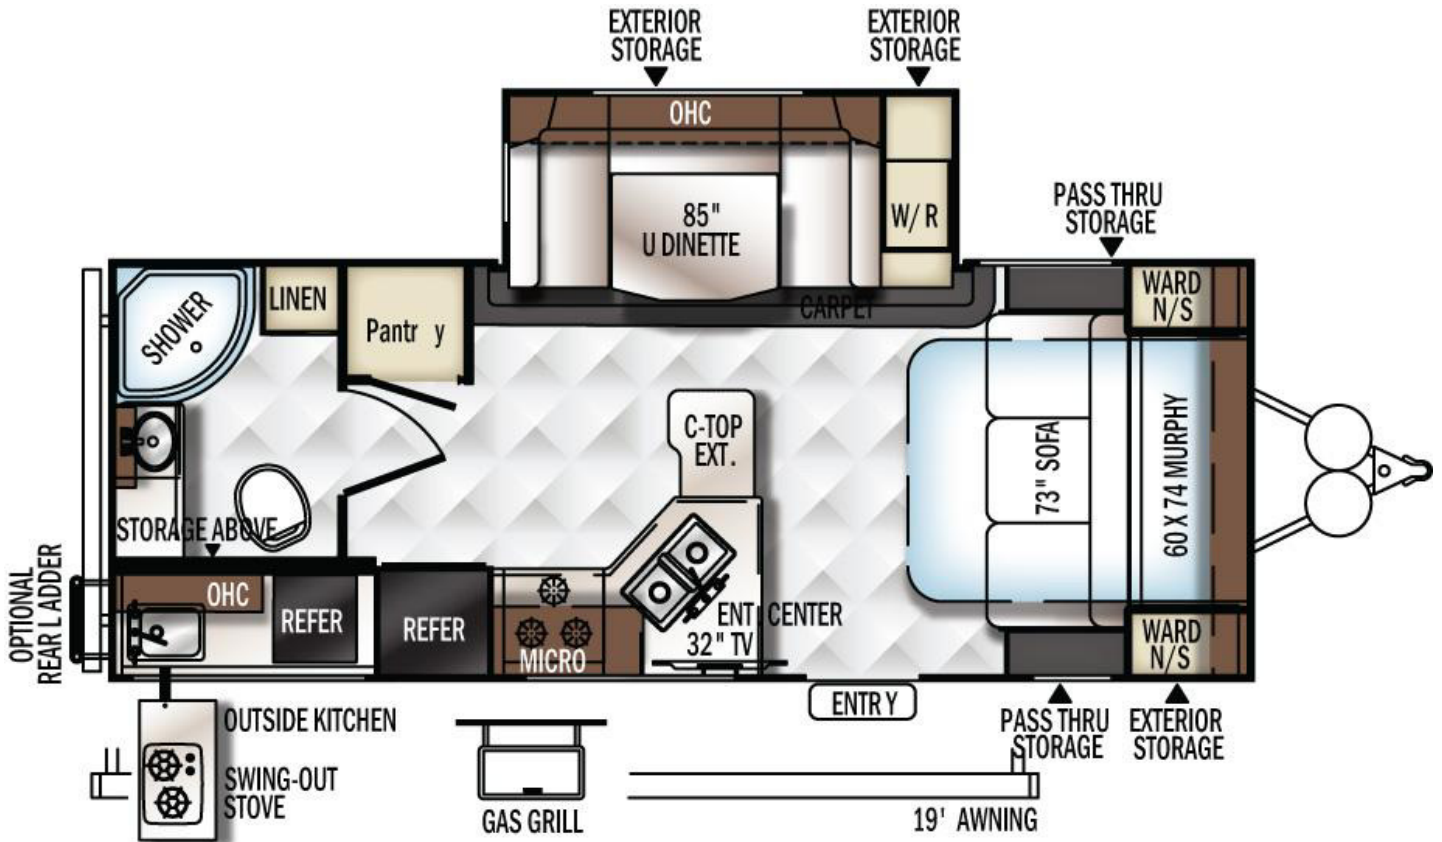

MICROlite

by Flagstaff

	25BDS
Hitch Weight	583 lbs.
UVW	5266 lbs.
GVWR	TBD
CCC	1619 lbs.
Exterior Length	25' 9"
Exterior Height	10' 11"
Exterior Width	96"
Fresh Water	43 gal.
Gray Water	30 gal.

Black Water	30 gal.
Awning Size	19 ft