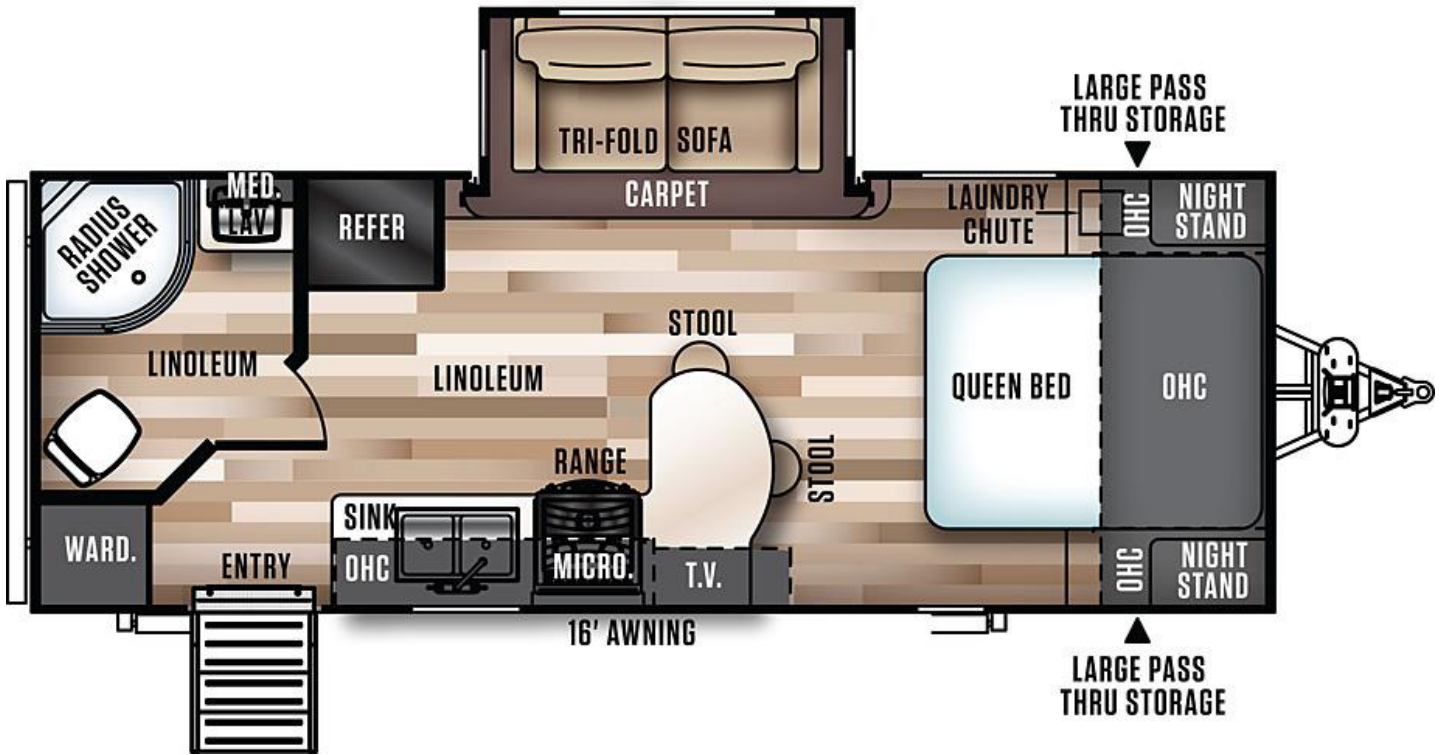

FOREST RIVER
Hyper-Lyte
 Heritage Glen

	23RBHL
Hitch Weight	520 lb.
UVW	4768 lb.
GVWR	TBD
CCC	2752 lb.
Exterior Length	25' 11"
Exterior Height	10' 10"
Exterior Width	96"
Fresh Water	49 gal.
Gray Water	32 gal.
Black Water	32 gal.

Awning Size	16'

Note: Specifications are subject to change without notice.
www.forestriverinc.com/RV