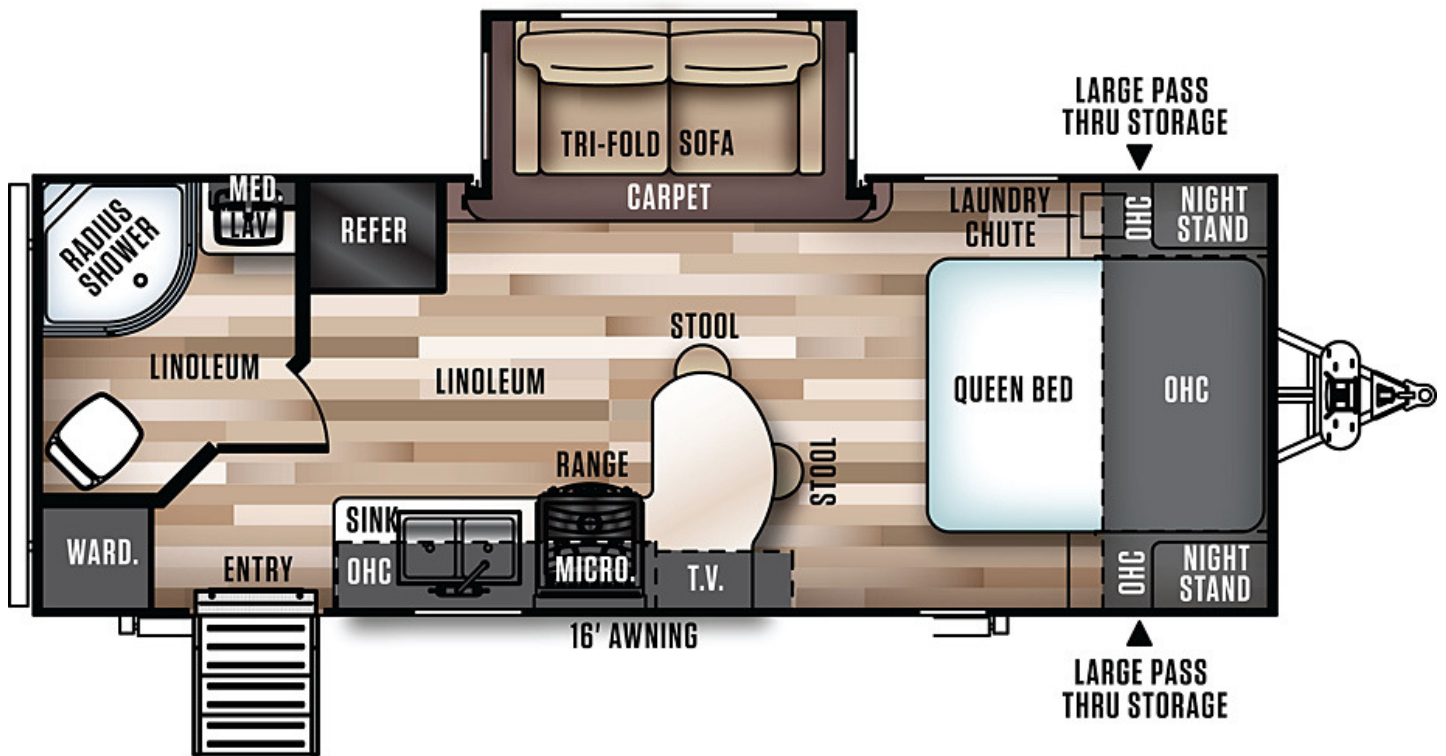

FOREST RIVER Hyper-Lyte

Heritage Glen

	23RBHL
Hitch Weight	520 lb.
UVW	4768 lb.
GVWR	TBD
CCC	2752 lb.
Exterior Length	25' 11"
Exterior Height	10' 10"
Exterior Width	96"
Fresh Water	49 gal.
Gray Water	32 gal.
Black Water	32 gal.