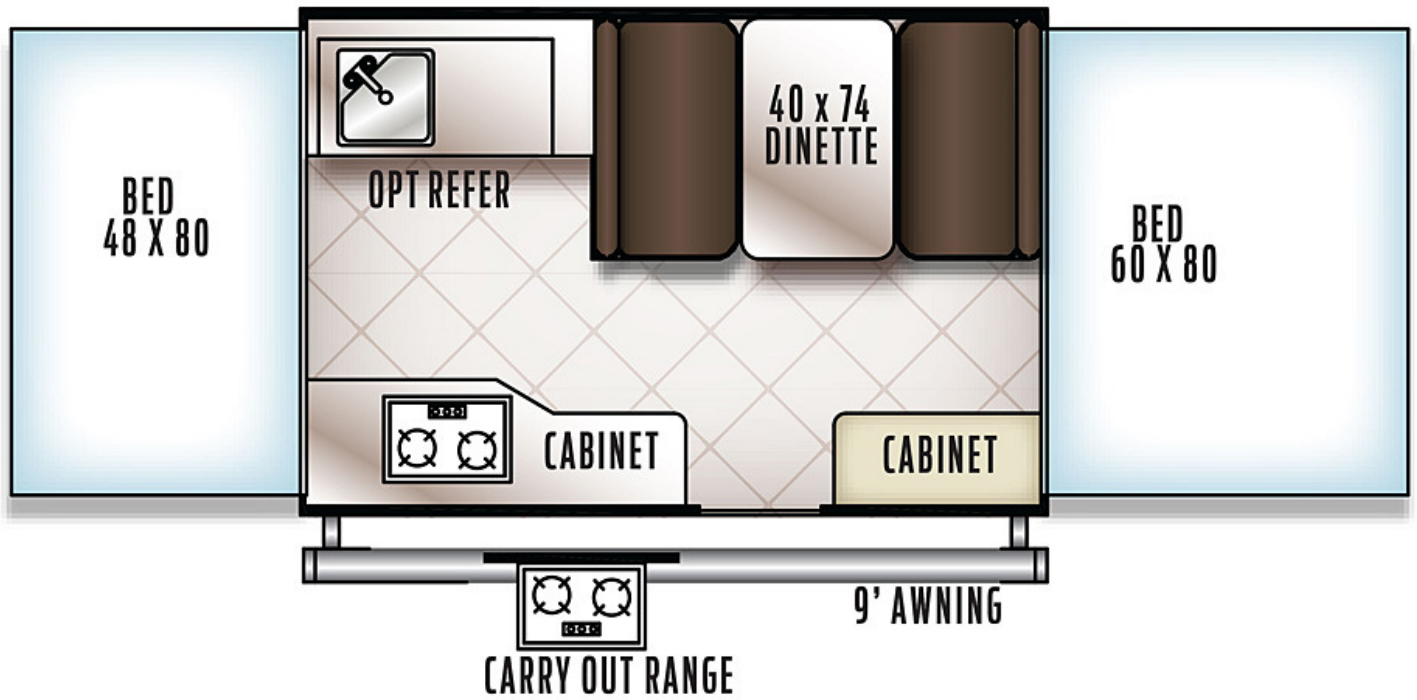

Flagstaff

TENT CAMPERS

	206LTD
Hitch Weight	195 lb.
UVW	1608 lb.
GVWR	TBD
CCC	747 lb.
Box Size	10
Exterior Open Length	20' 1"
Exterior Closed Length	14' 0"
Exterior Closed Height	5' 4"
Exterior Width	84"